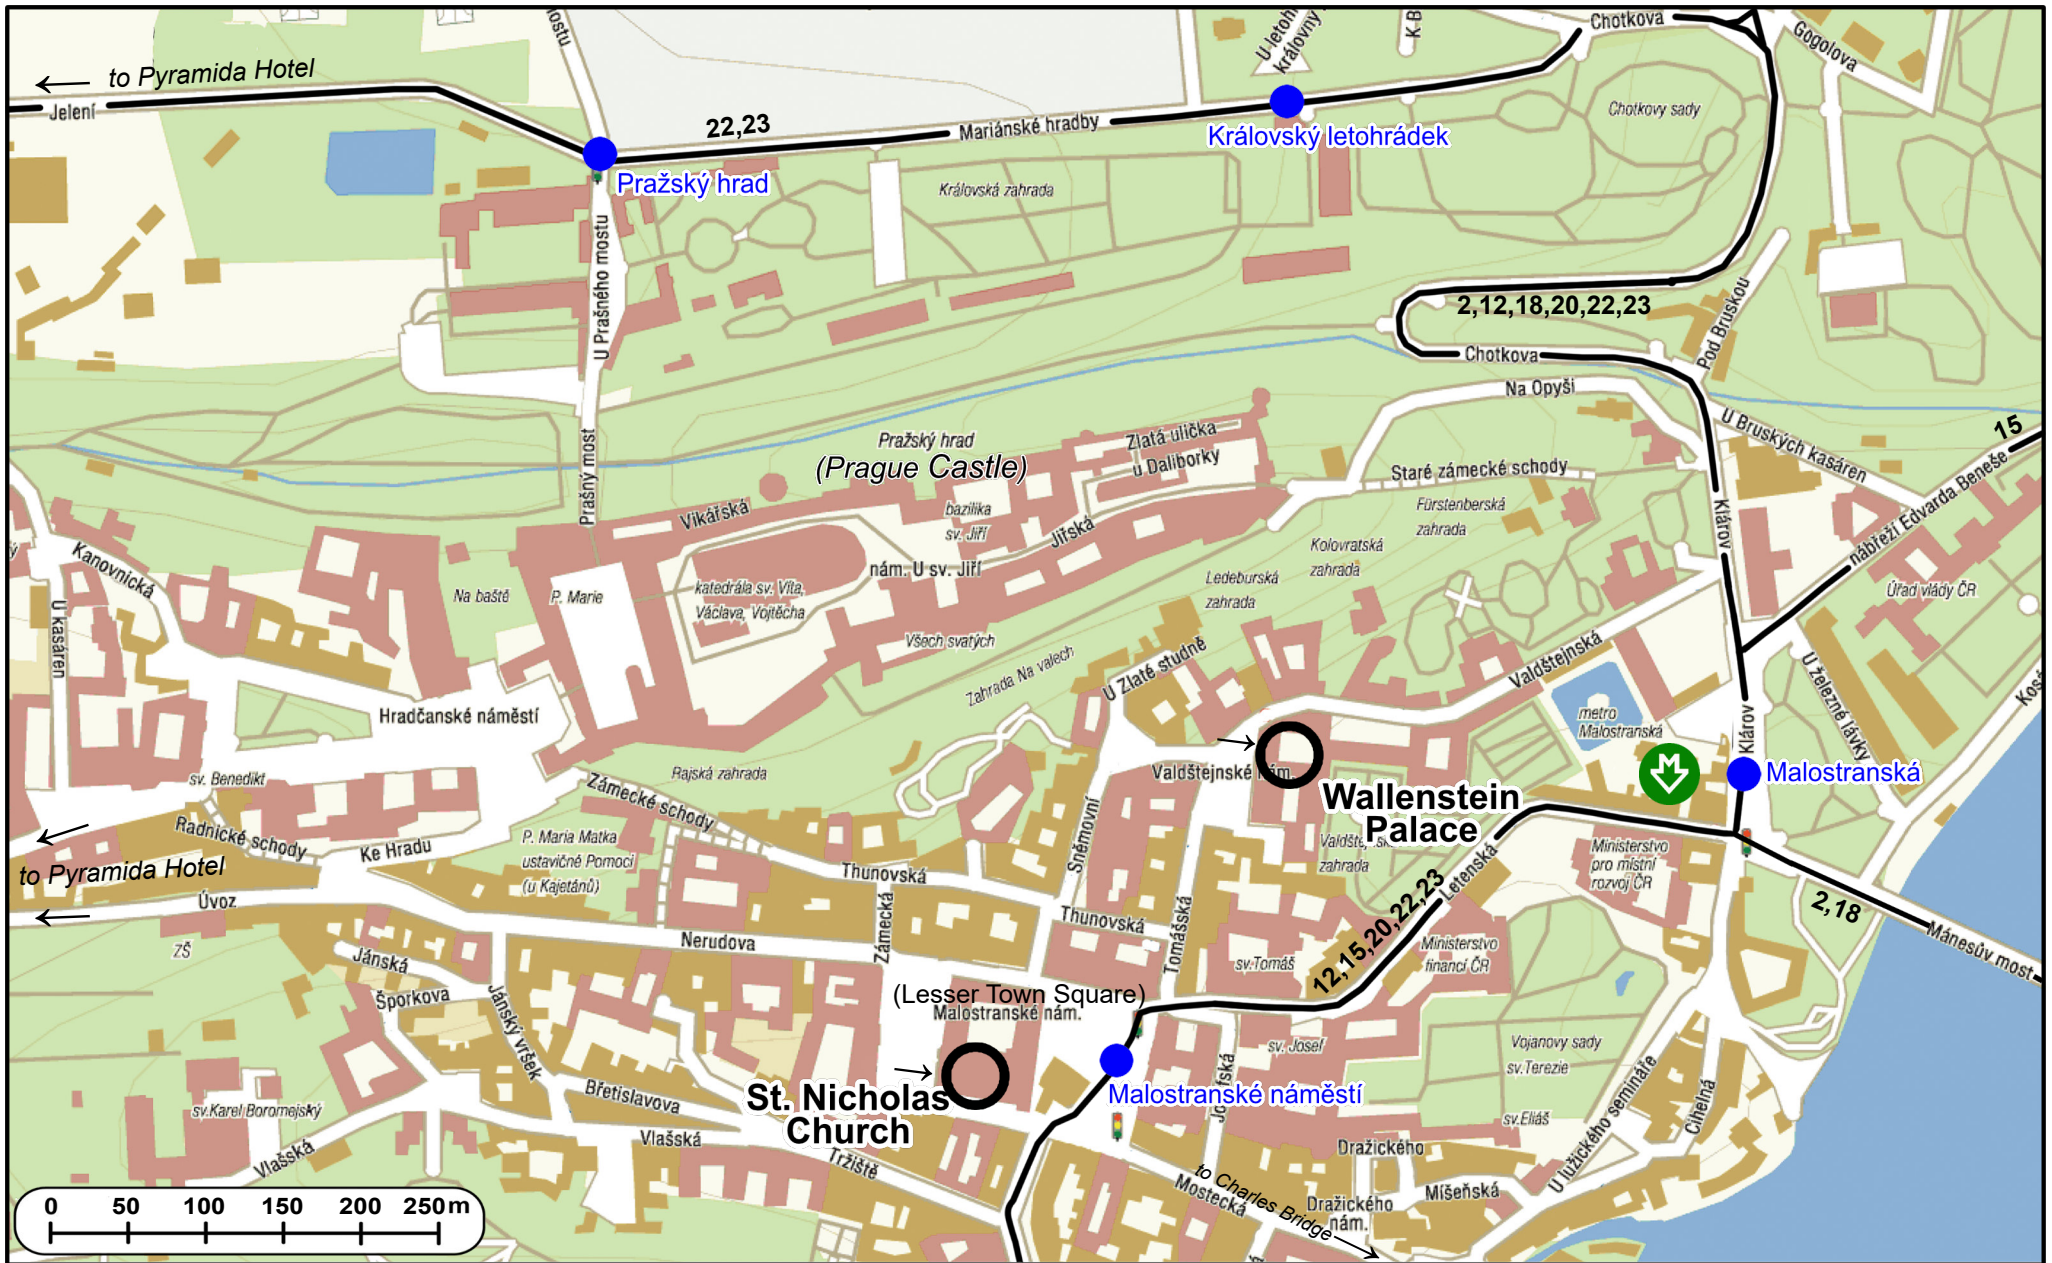

Wallenstein Palace and St. Nicholas Church neighborhood

22,23 Tram line with line numbers

Line A underground (= subway, tube, Metro) station

Tram stop

FQMT'26 relevant places