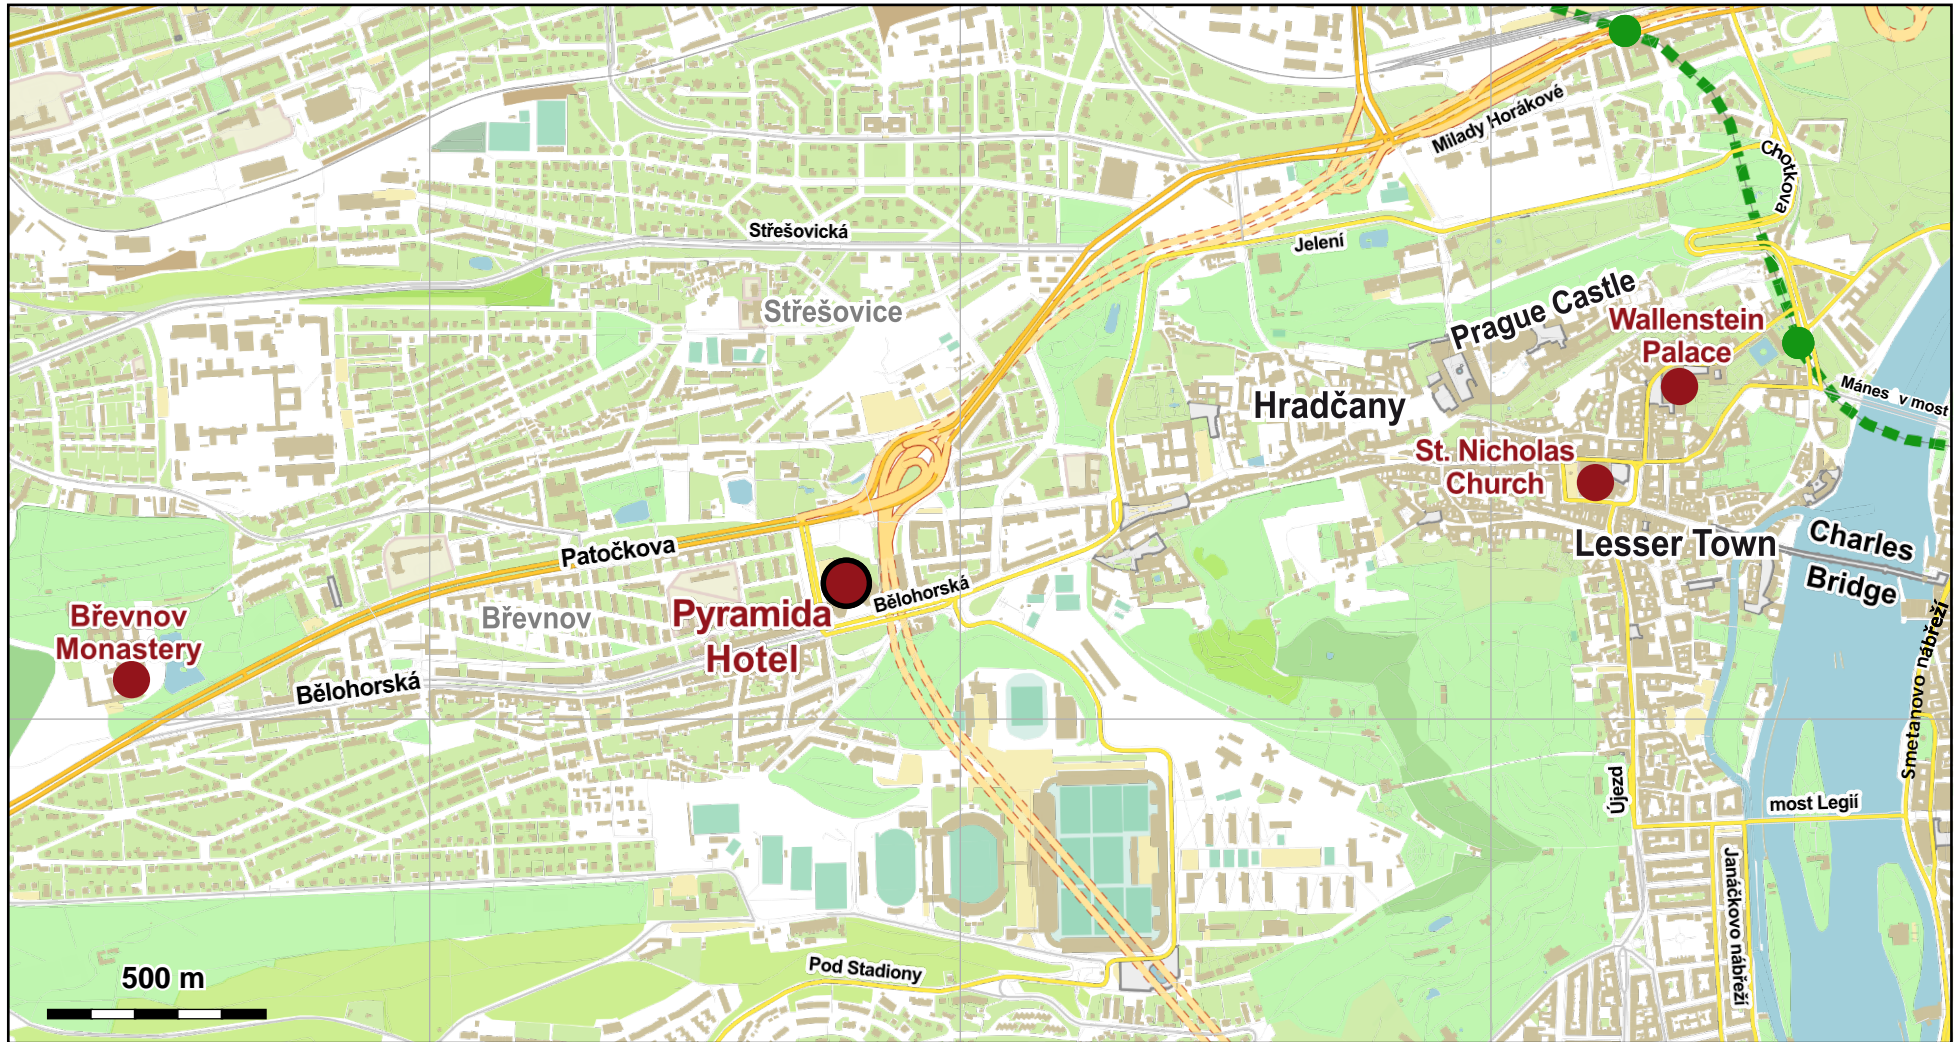

Pyramida Hotel neighborhood

Map data © OpenStreetMap contributors

Lesser Town

Historical part of Prague

Charles Bridge

Important historical or interesting place

St ešovice

Other part of Prague

Pyramida Hotel

FQMT'26 conference site

Wallenstein Palace

FQMT'26 related place

Underground (metro) line A with a station