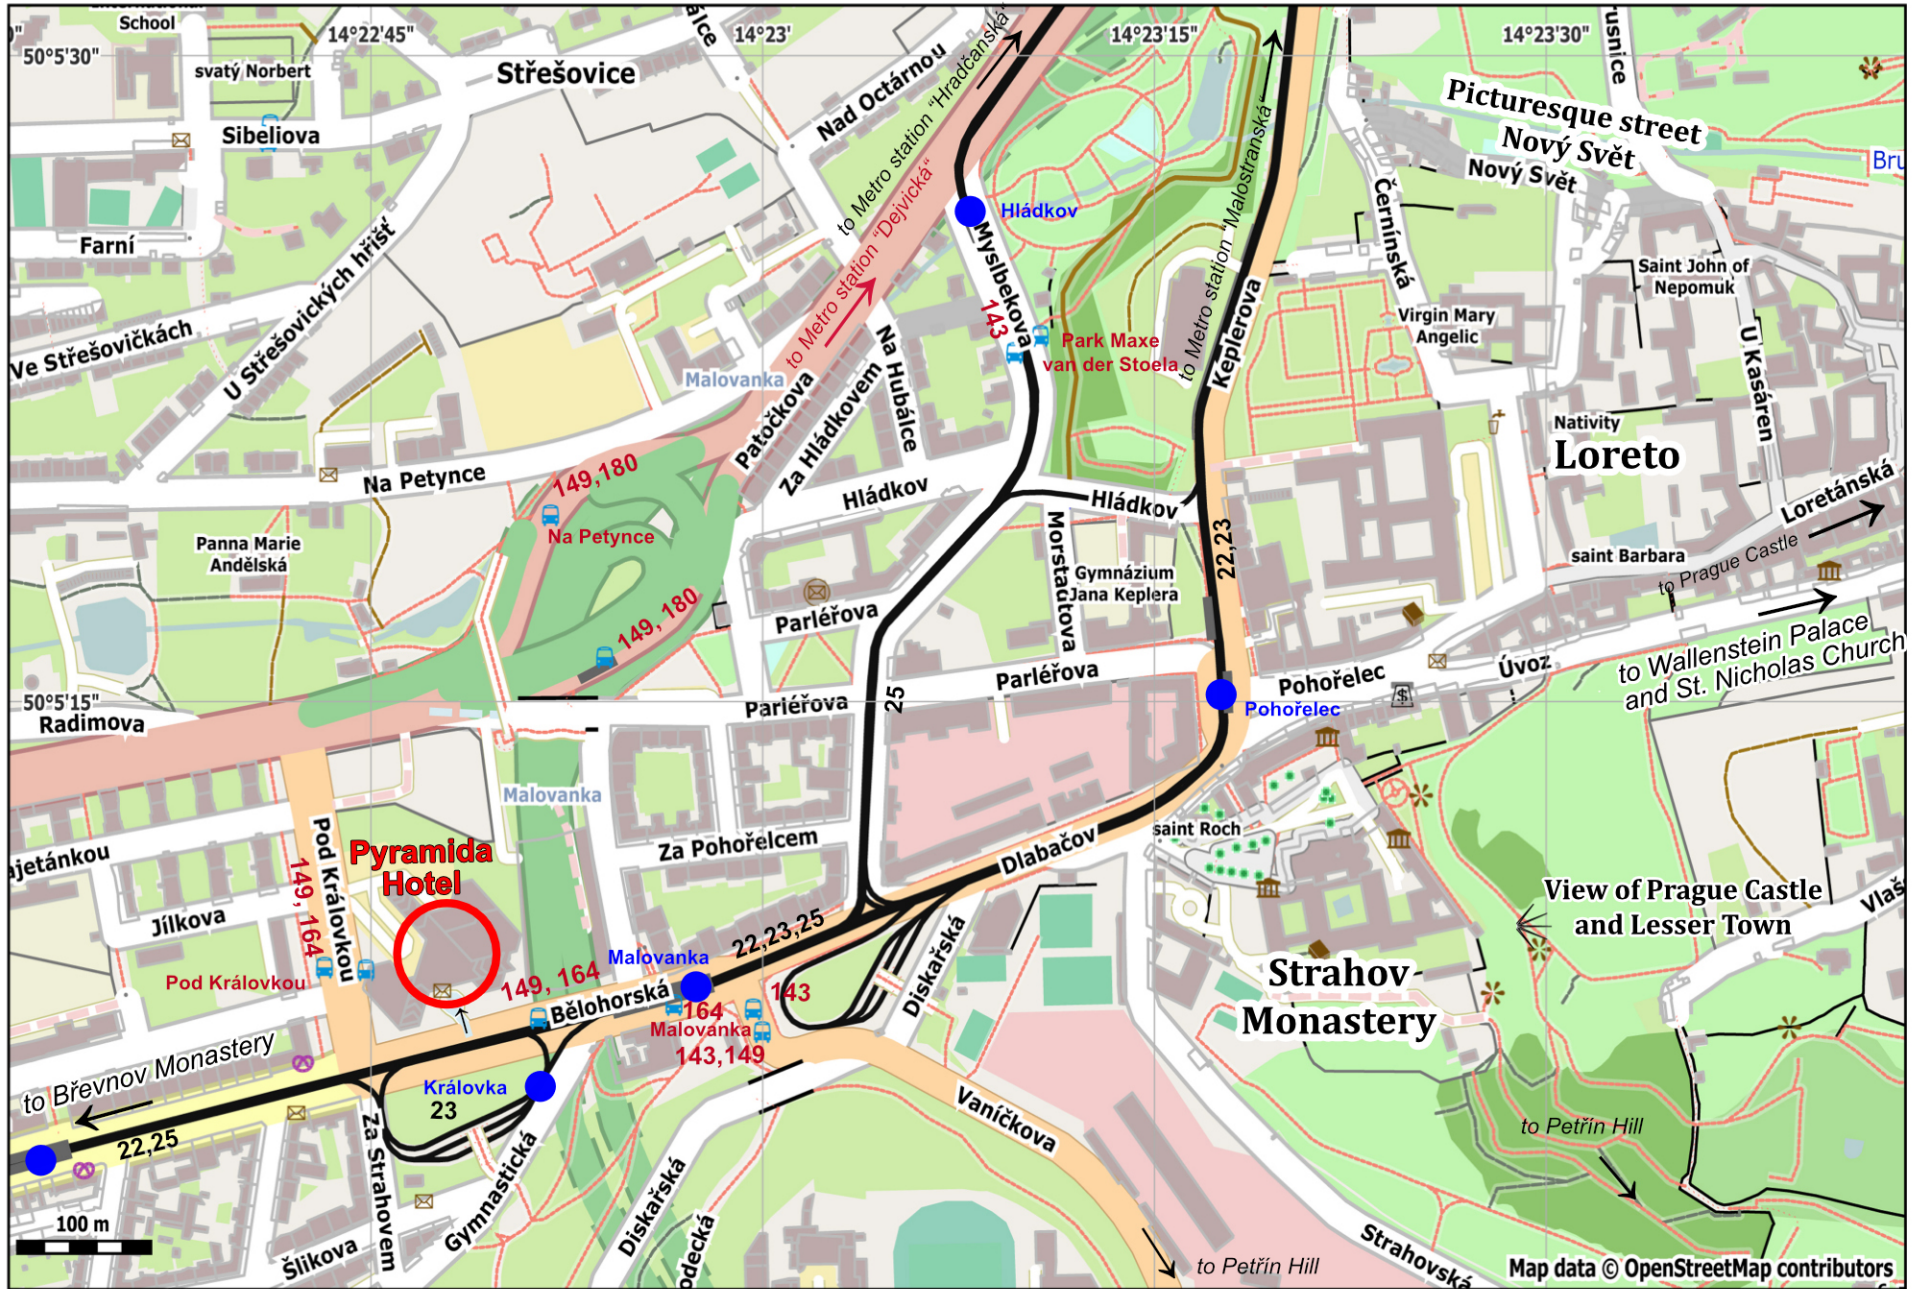

Pyramida Hotel - access and nearest neighborhood

- 22,25 Tram lines with line numbers
- Malovanka Tram stop with stop name
- 149, 180 Bus stop with line numbers and stop name
- Loreto interesting place near the Pyramida Hotel
- FQMT'26 main conference site