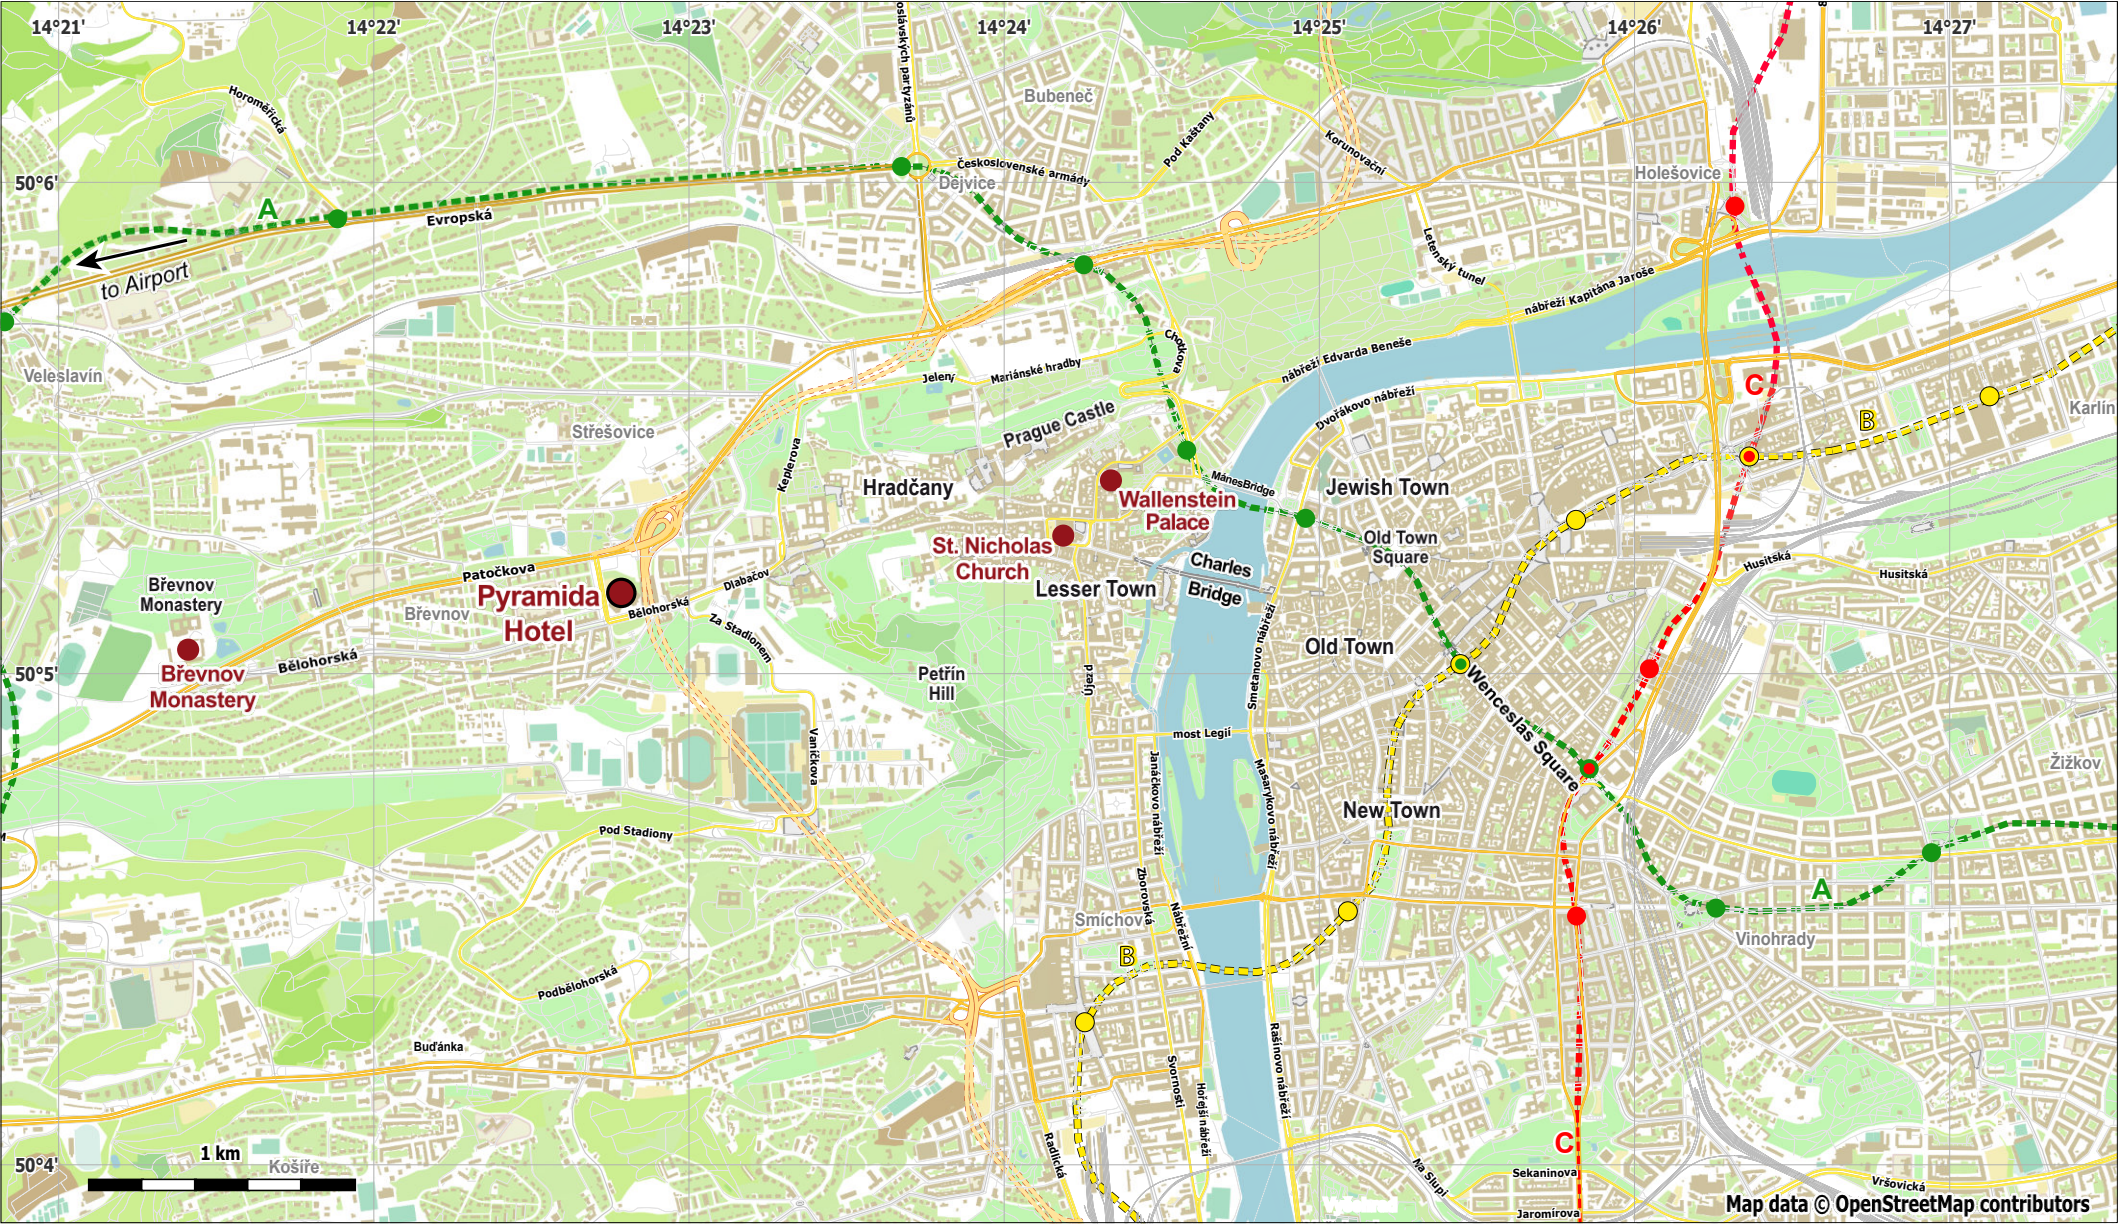

# Prague center

Map data © OpenStreetMap contributors

Old Town

*Historical part of Prague*

Petřín Hill

*Important historical or interesting place*

Břevnov

*Other part of Prague*

 **Pyramida Hotel**

*FQMT'26 conference site*

 **Wallenstein Palace**

*FQMT'26 related place*

**A** 

*Underground (metro) line with line label and station*

**B** 

**C** 