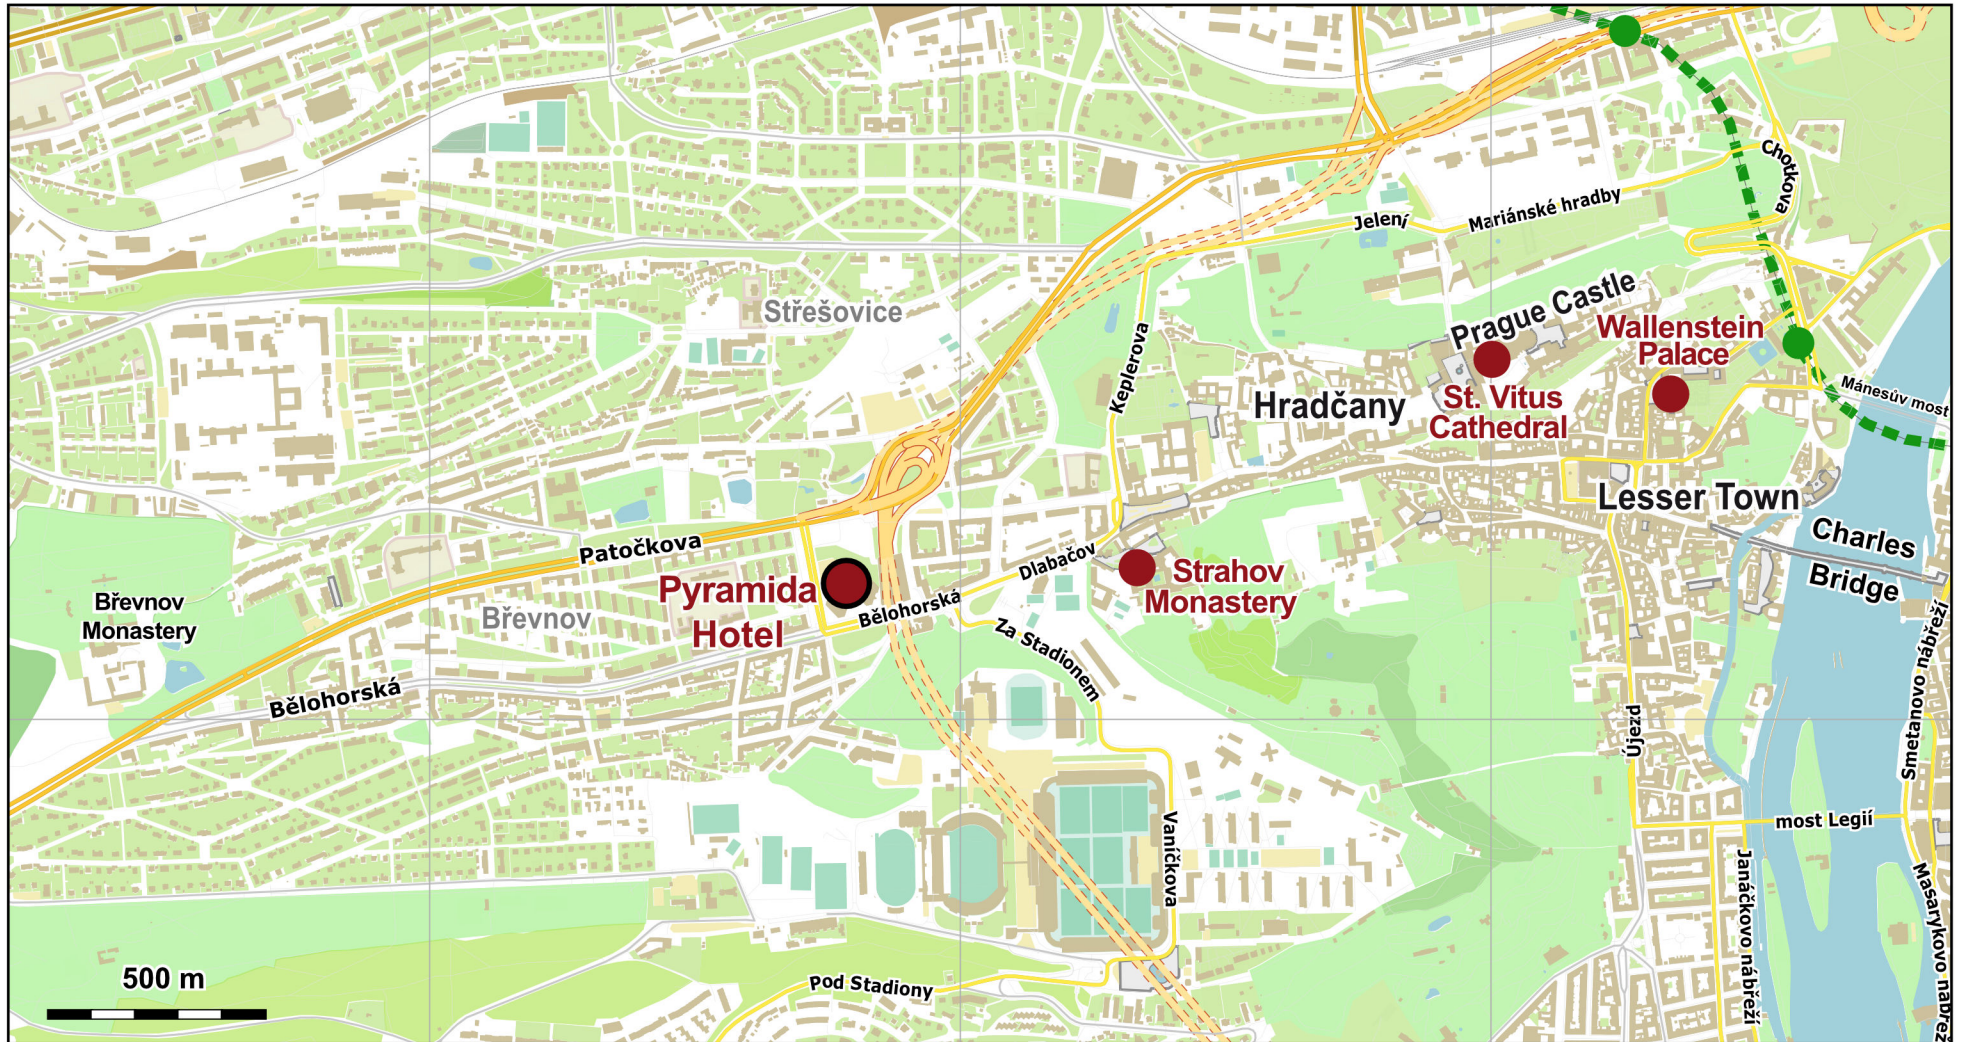

# Pyramida Hotel neighborhood

Map data © OpenStreetMap contributors

Lesser Town

*Historical part of Prague*

Břevnov Monastery

*Important historical or interesting place*

Břevnov

*Other part of Prague*

**Pyramida Hotel**

**FQMT'22 conference site**

**St. Vitus Cathedral**

**FQMT'22 related place**

**Underground (metro) line A with a station**