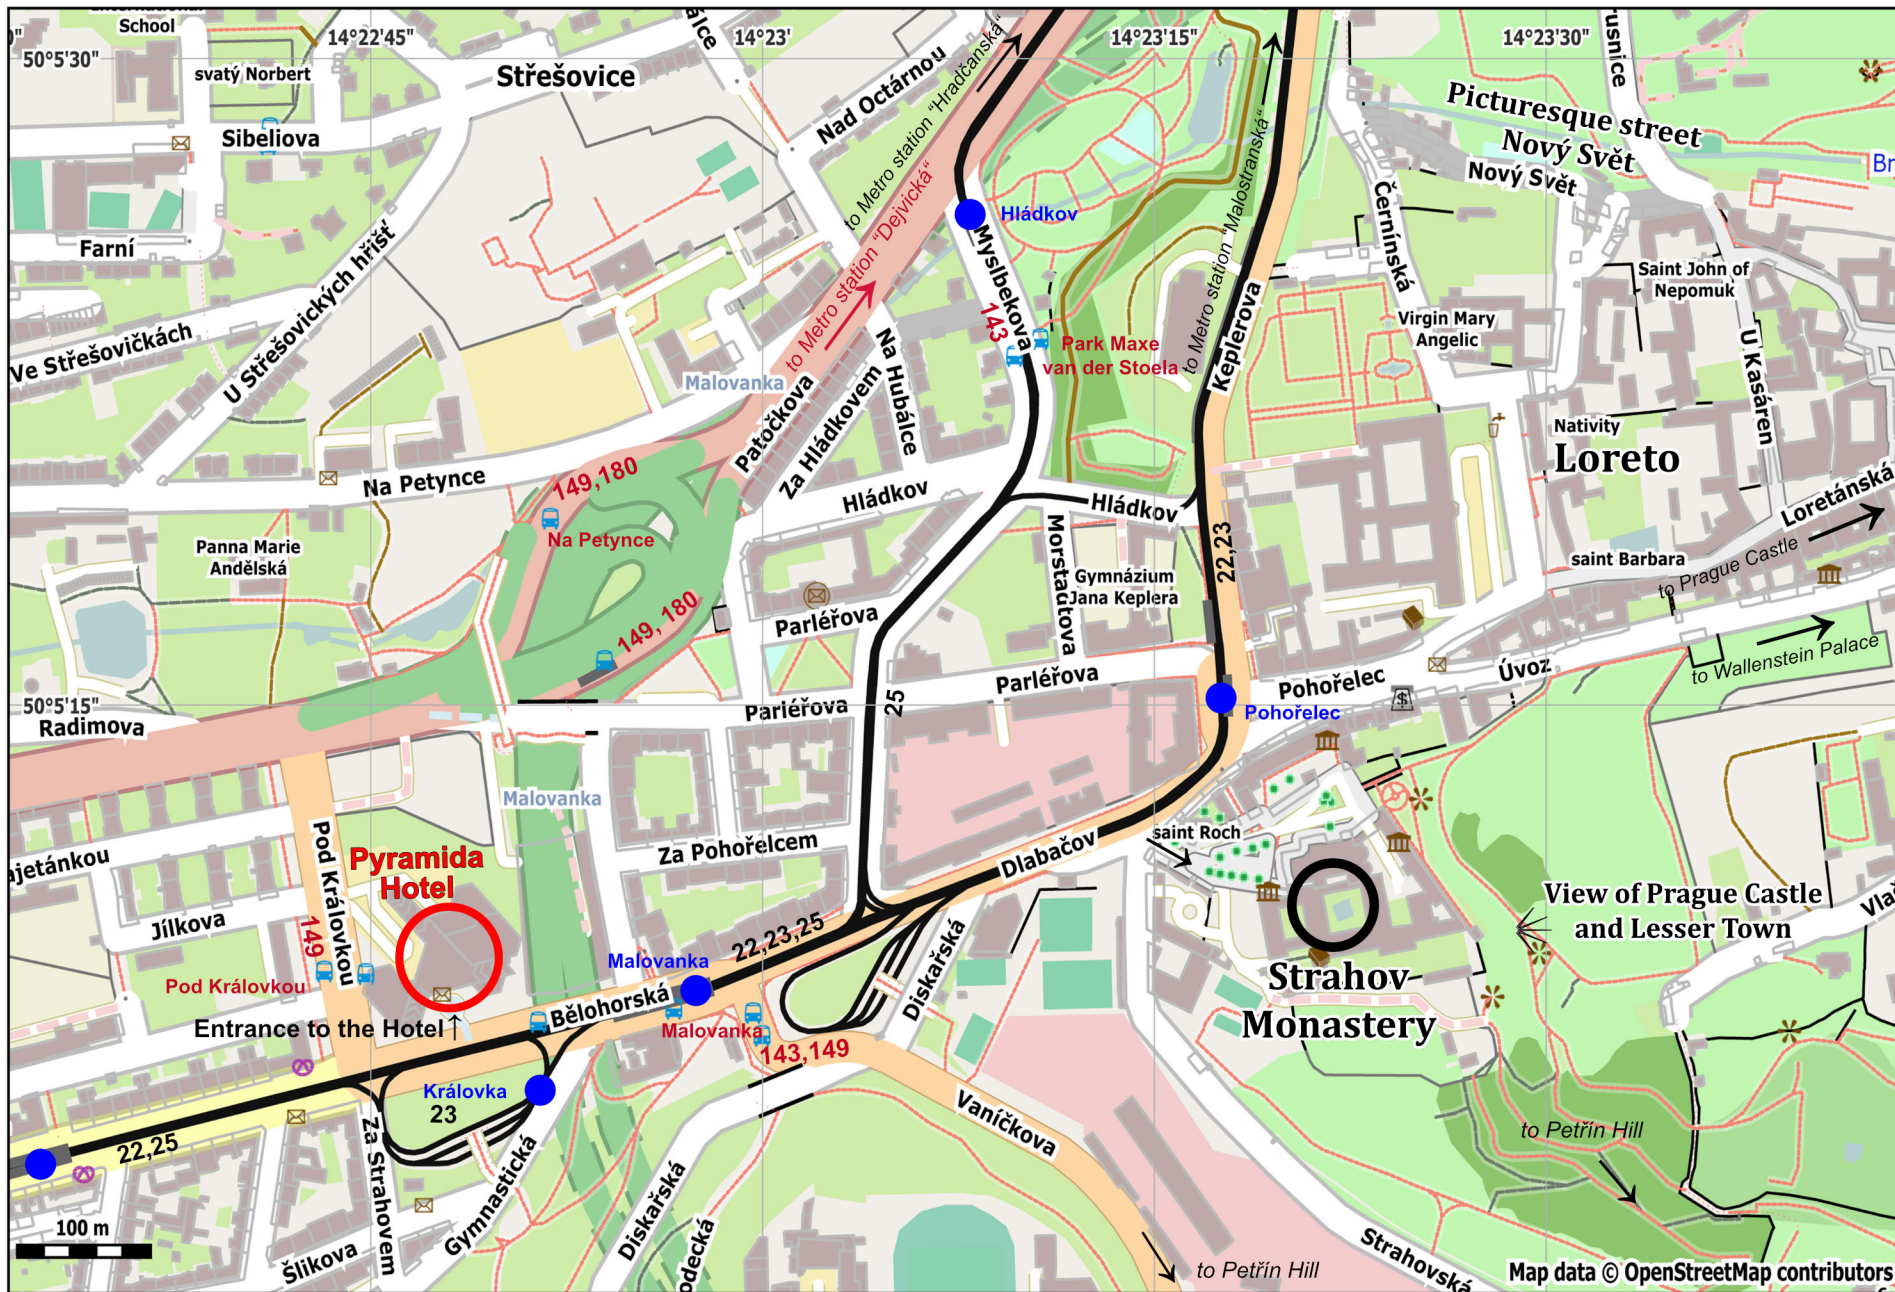

Pyramida Hotel - access and nearest neighborhood

22,25 Tram lines with line numbers

● Malovanka Tram stop with stop name

🚌 149, 180 Bus stop with line numbers and stop name

● Loreto interesting place near the Pyramida Hotel

○ FQMT'22 relevant place