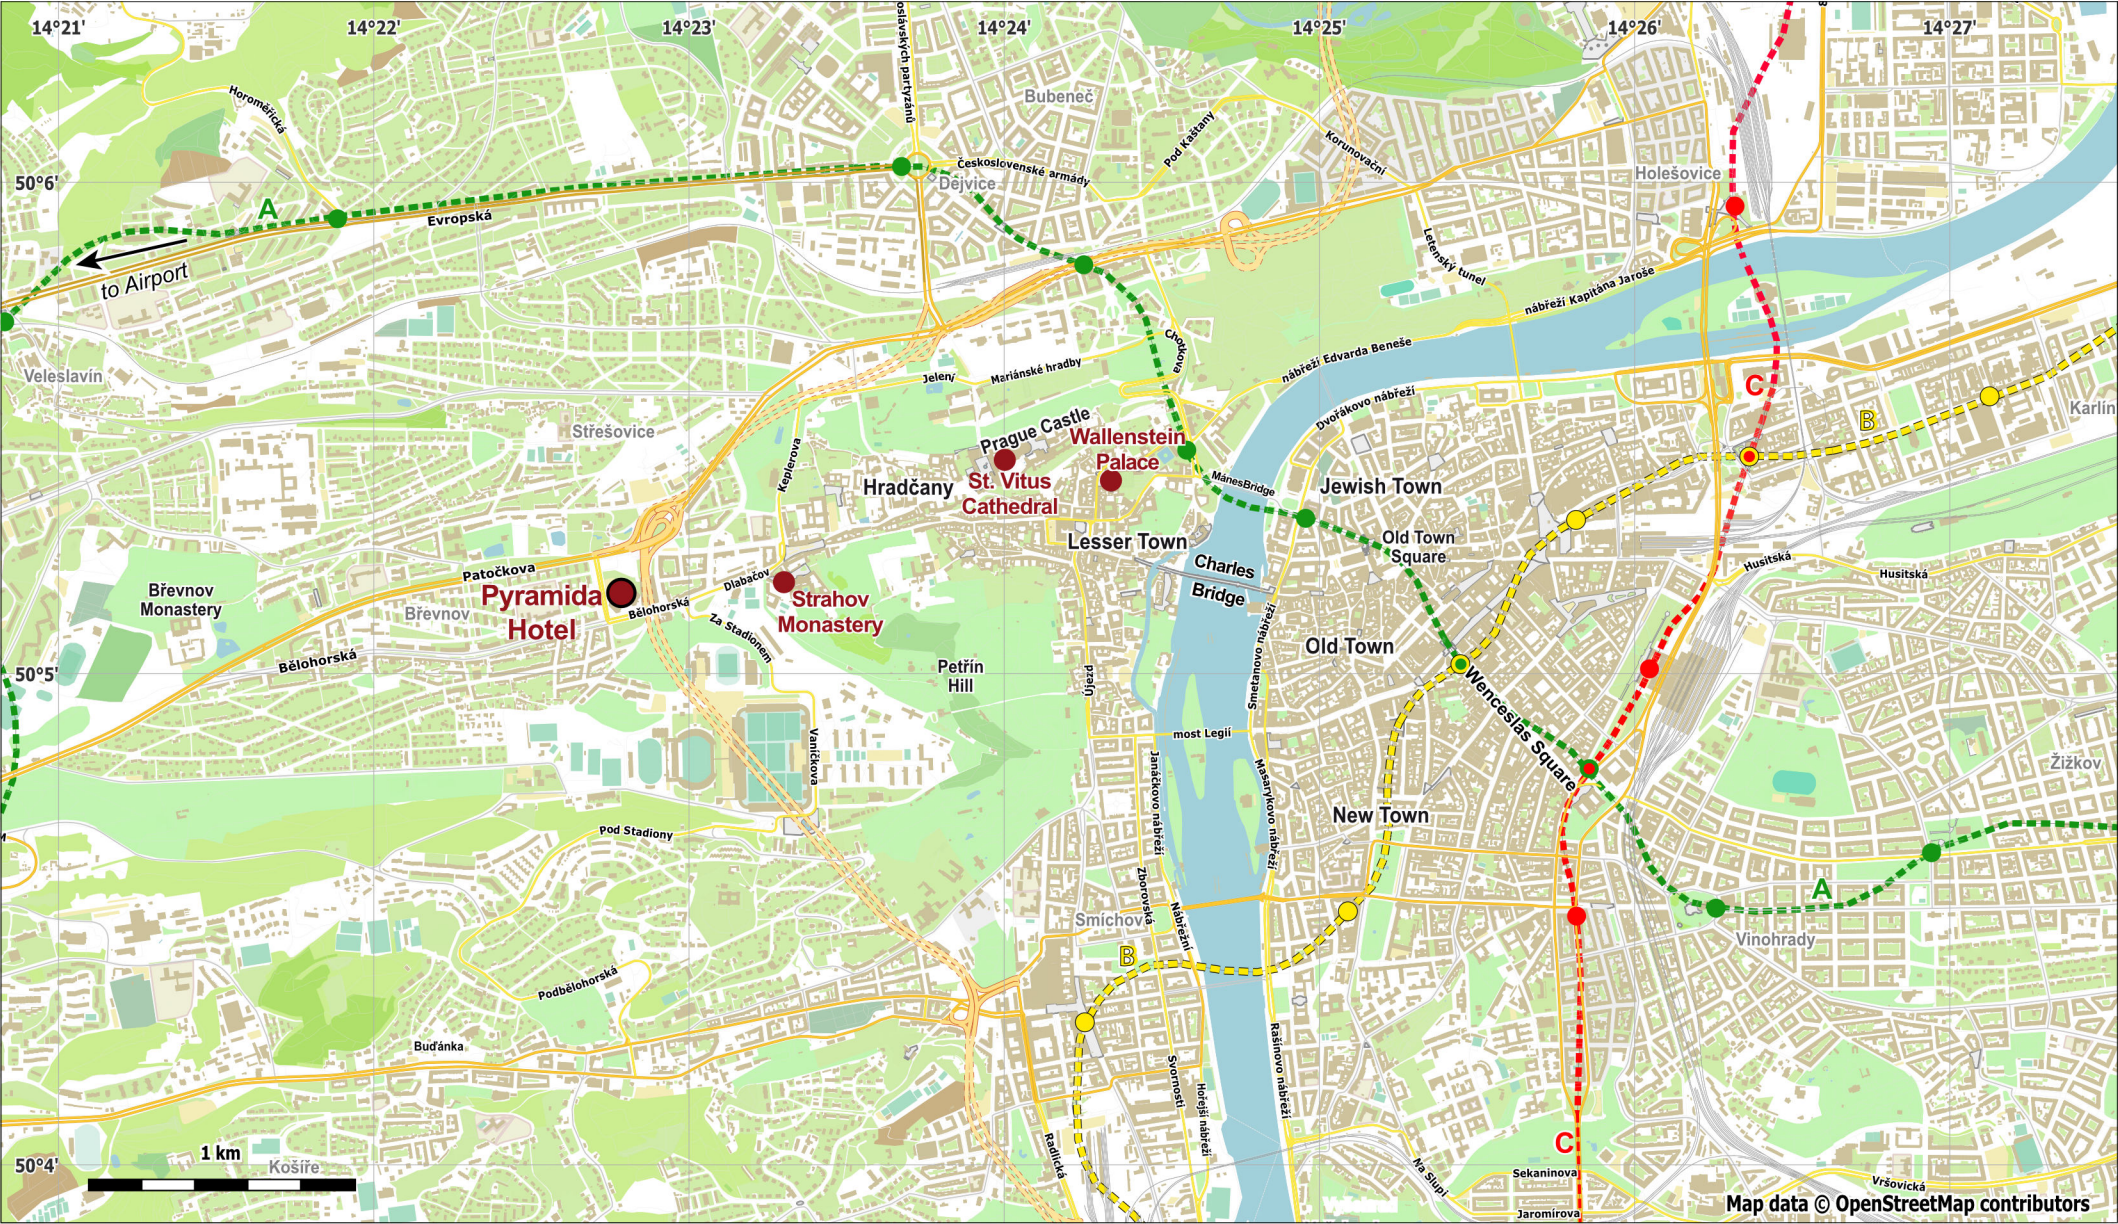

Prague center

Old Town

Historical part of Prague

Břevnov Monastery

Important historical or interesting place

Břevnov

Other part of Prague

Pyramida Hotel

FQMT'22 conference site

St. Vitus Cathedral

FQMT'22 related place

A
B
C

Underground (metro) line with line label and station