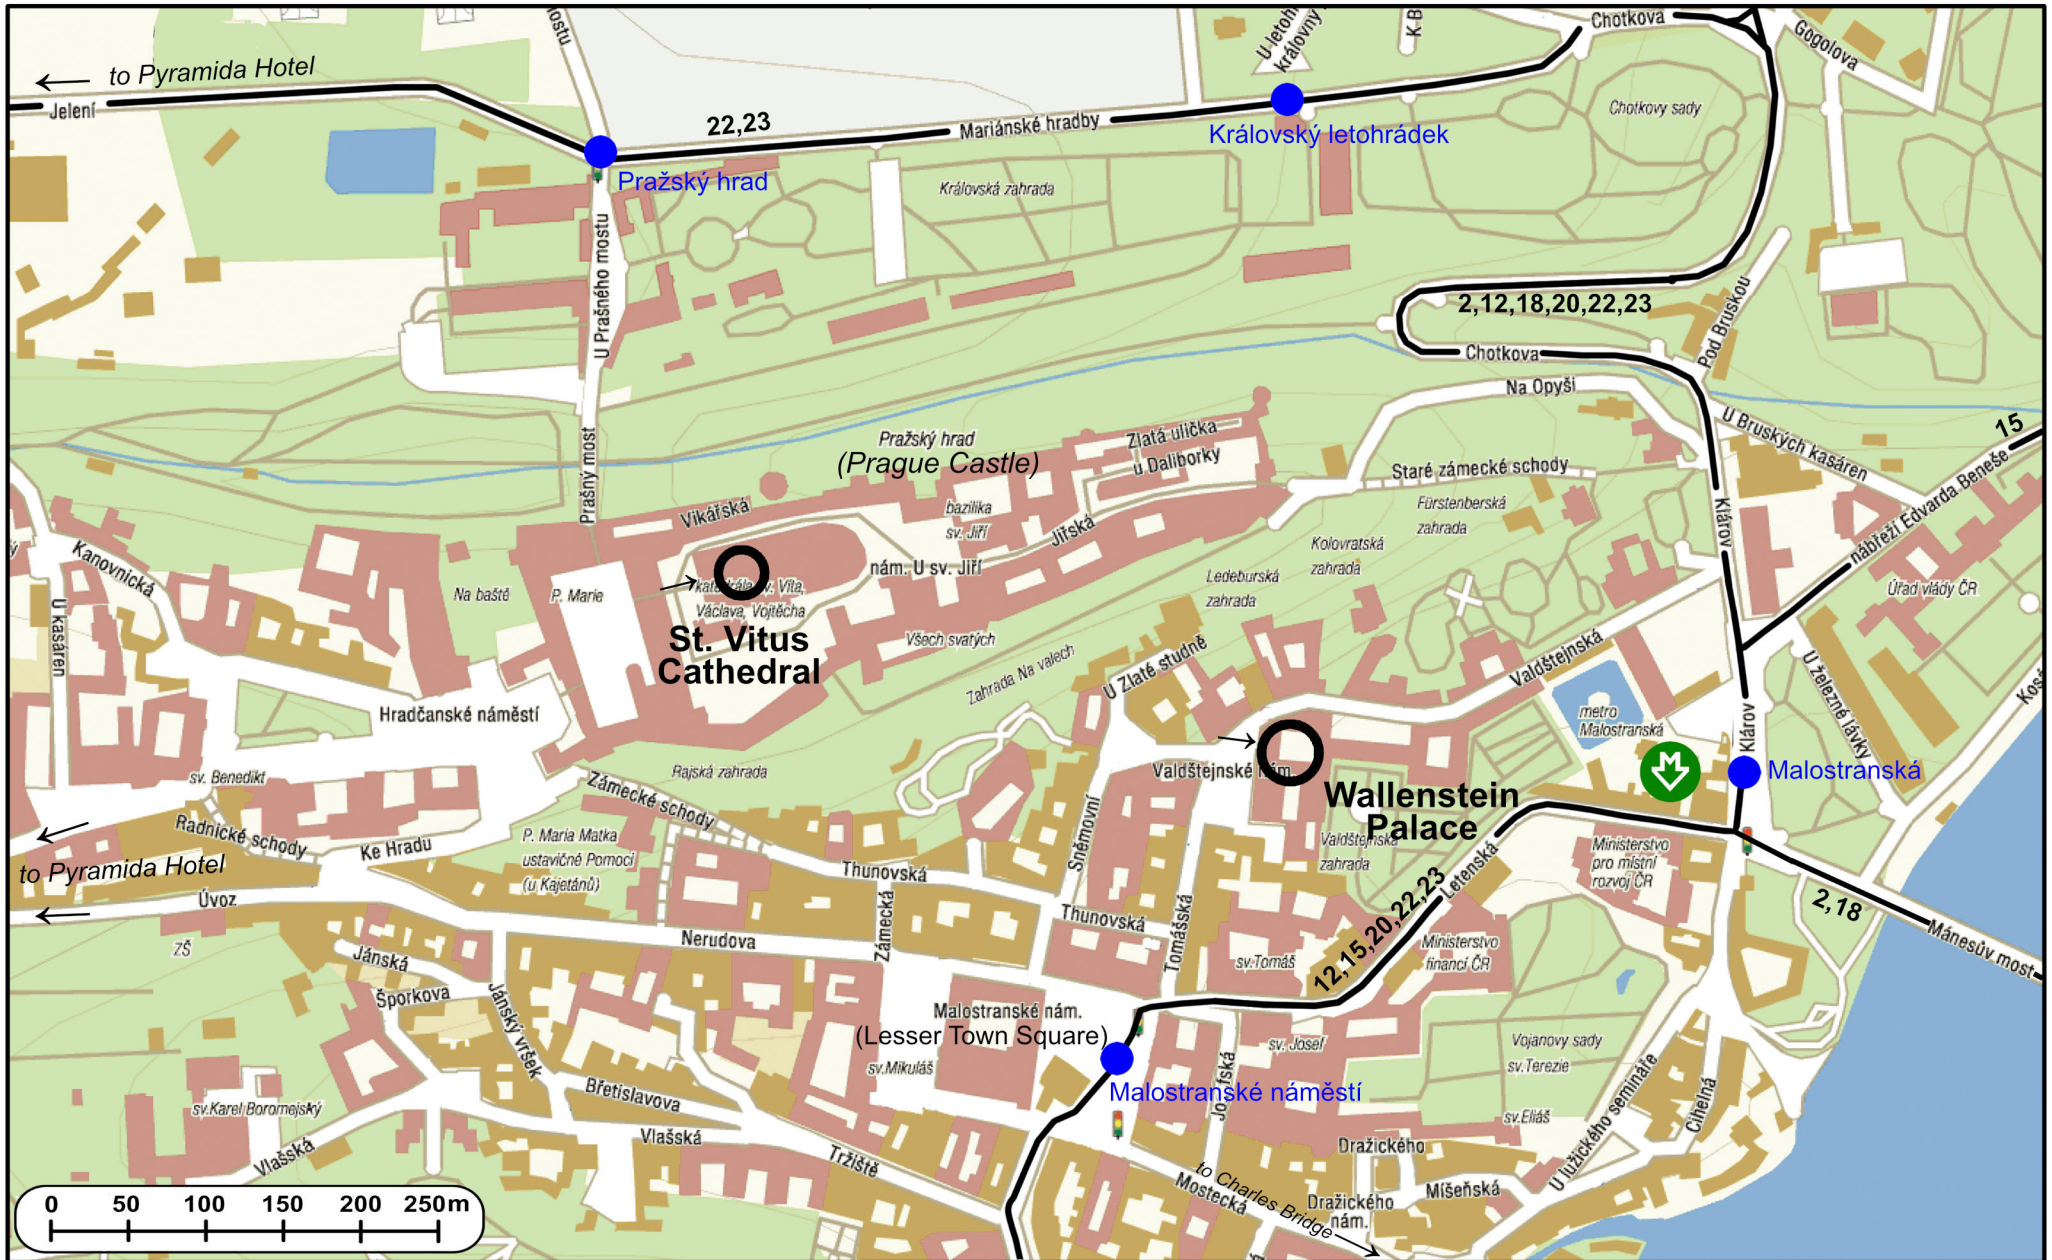

Prague Castle and Wallenstein Palace neighborhood

 22,23 Tram line with line numbers

 Tram stop

 Line A underground (= subway, tube, Metro) station

 FQMT'22 relevant places