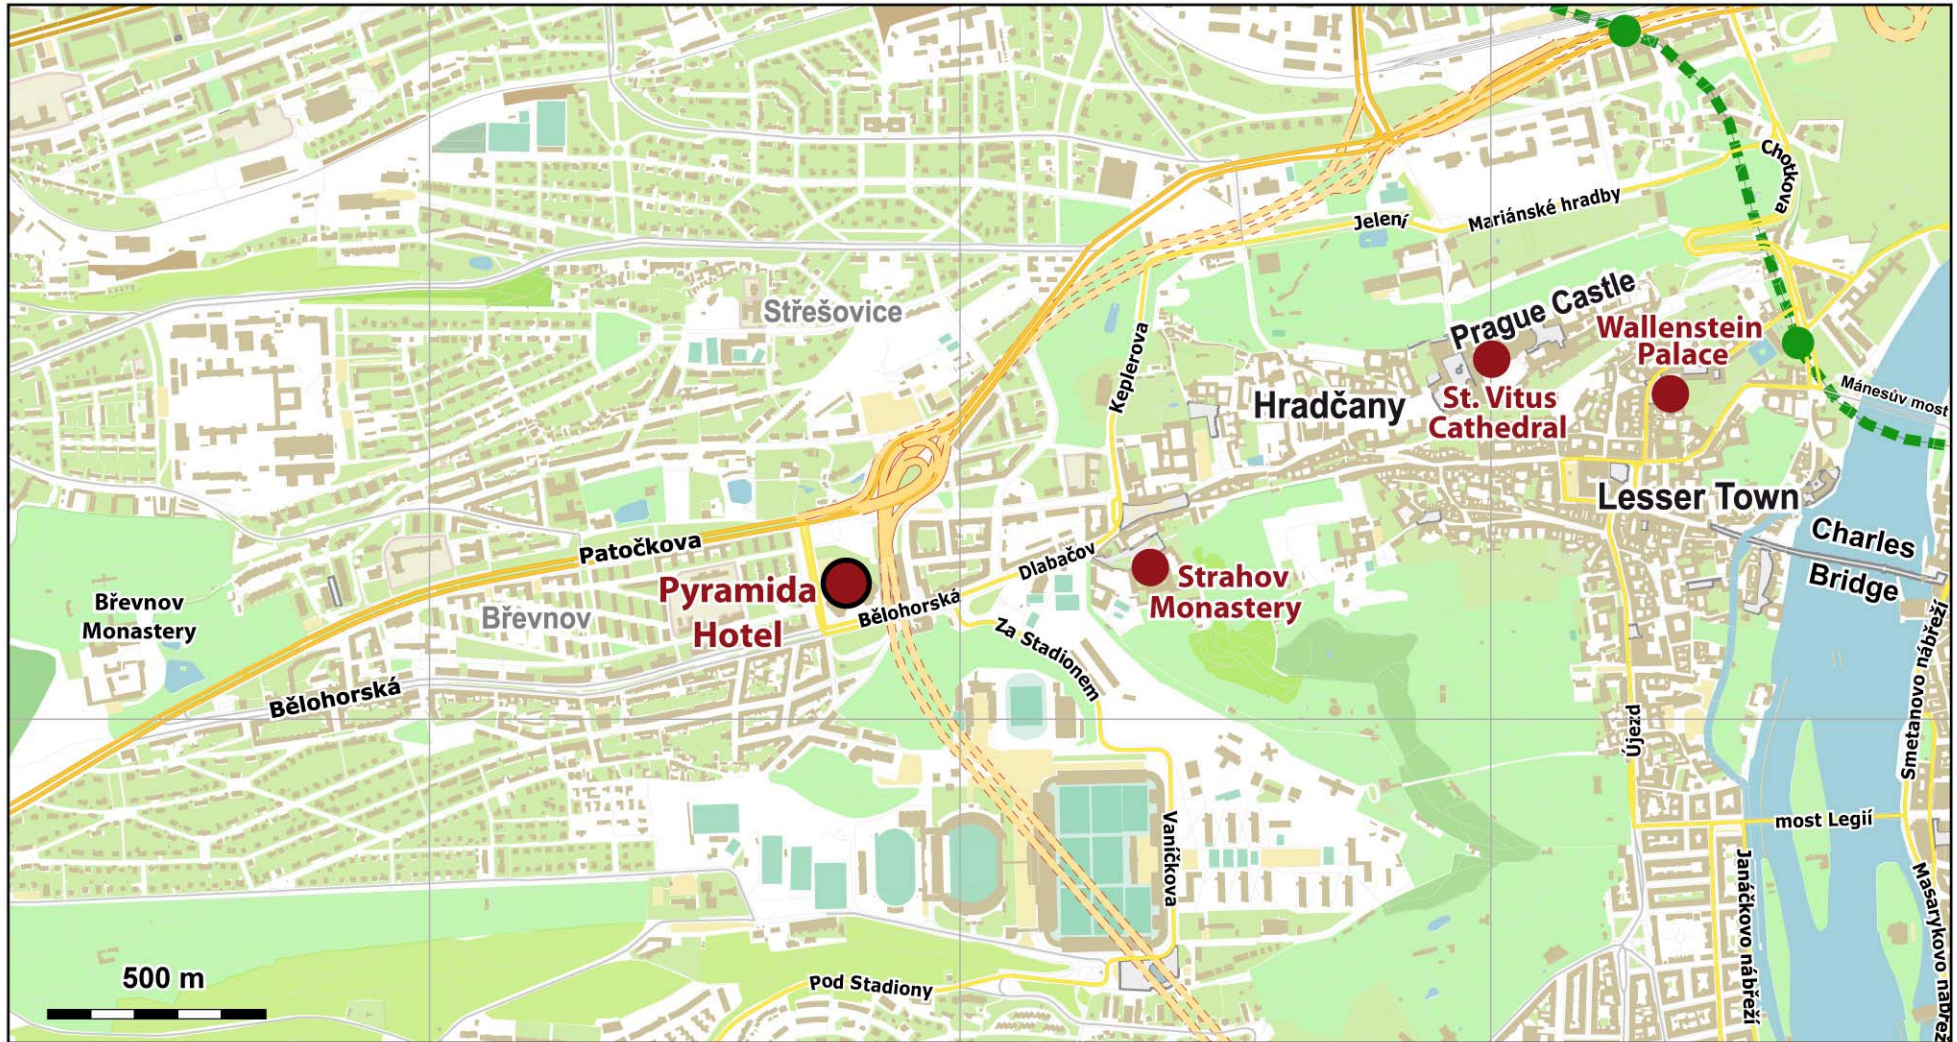

Pyramida Hotel neighborhood

Map data © OpenStreetMap contributors

Lesser Town

Historical part of Prague

Břevnov Monastery

Important historical or interesting place

Břevnov

Other part of Prague

Pyramida Hotel

FQMT'19 conference site

St. Vitus Cathedral

FQMT'19 related place

Underground (metro) line A with a station