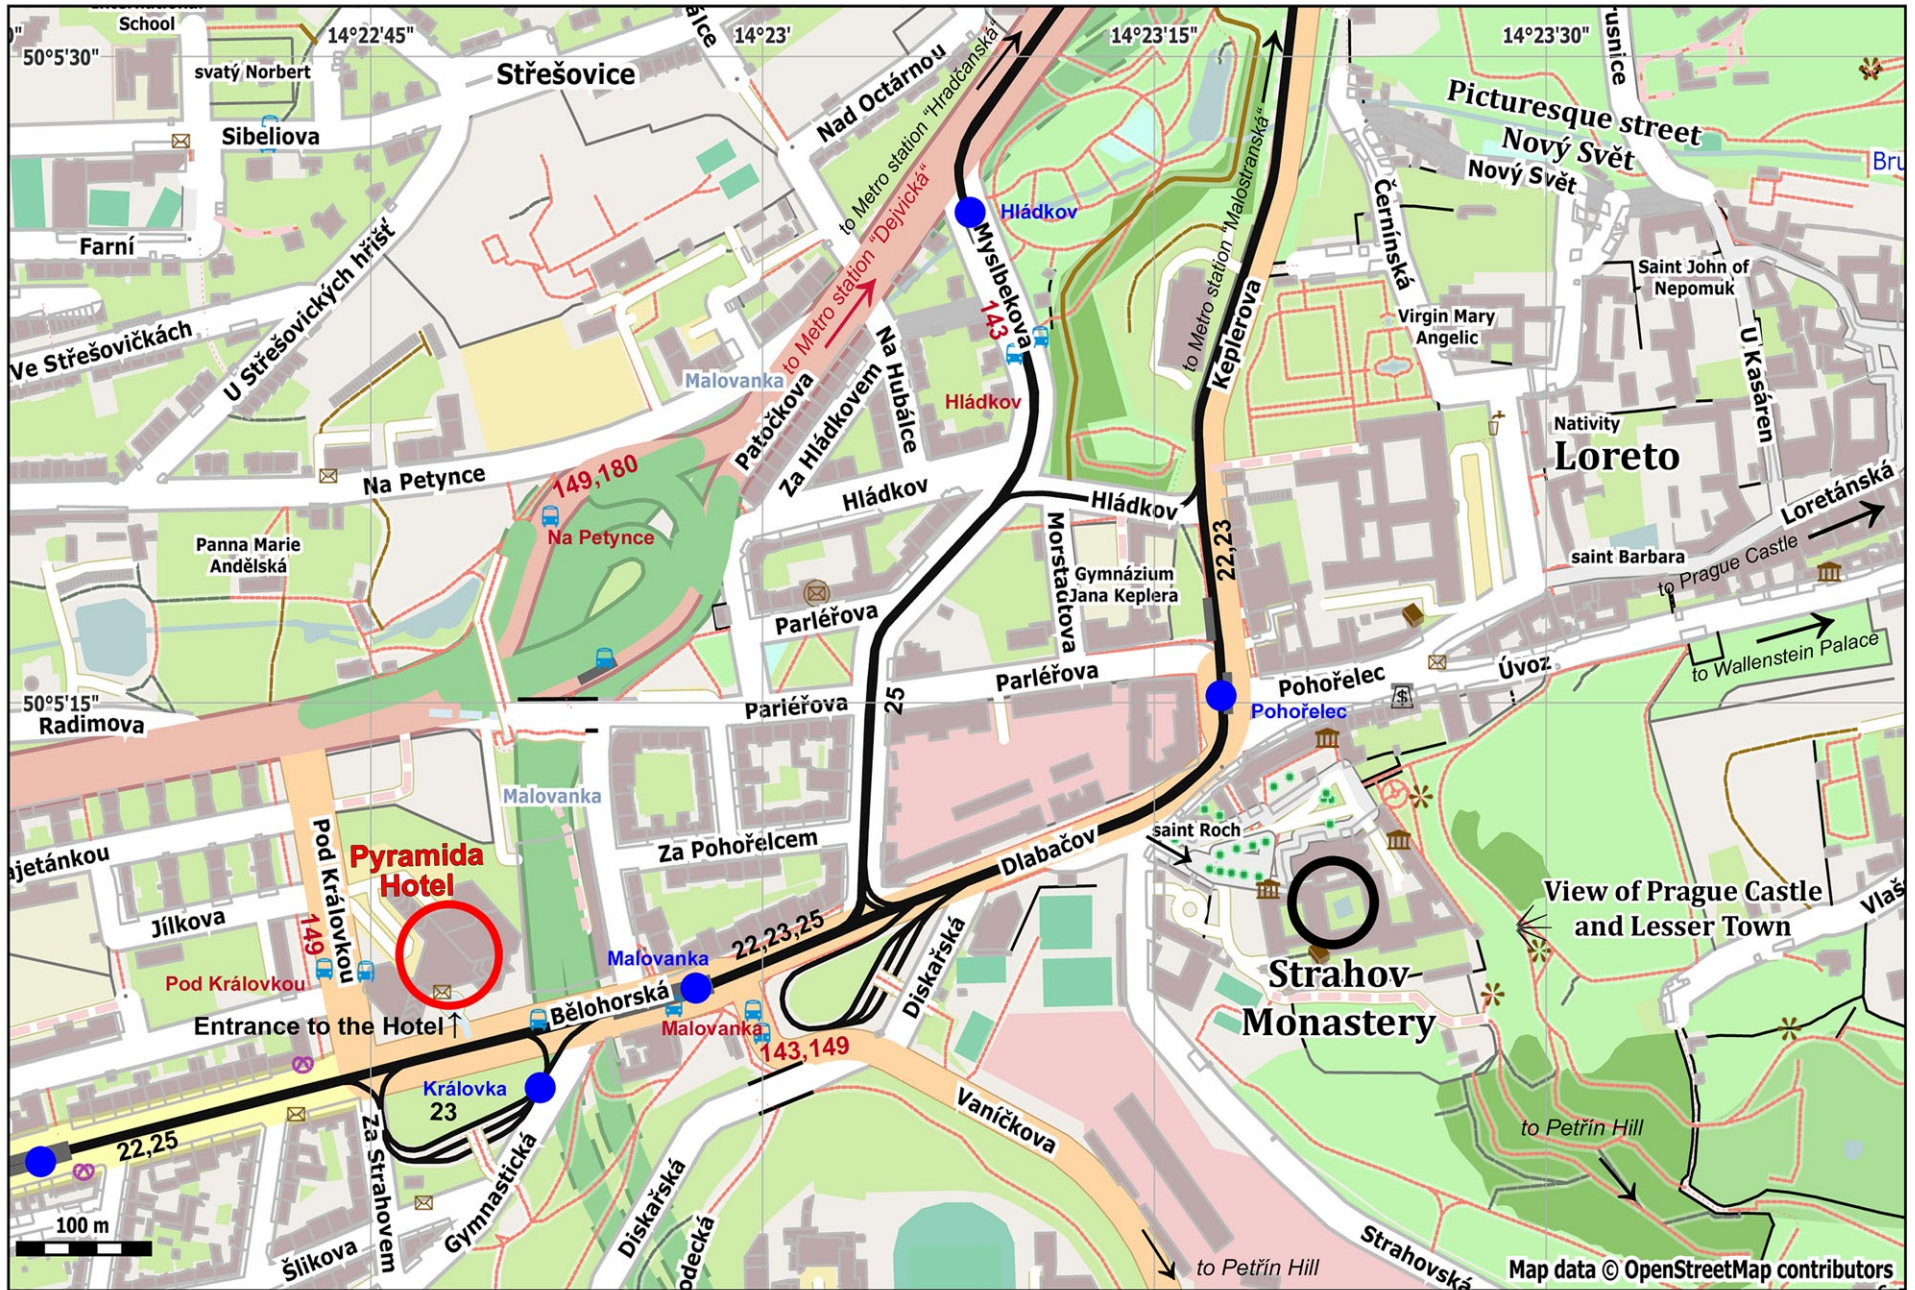

# Pyramida Hotel - access and nearest neighborhood

22,25 Tram lines with line numbers

● Tram stop

 **149, 180** Bus stop with line numbers and stop name

**Loreto** interesting place near the Pyramida Hotel

○ FQMT'19 relevant place