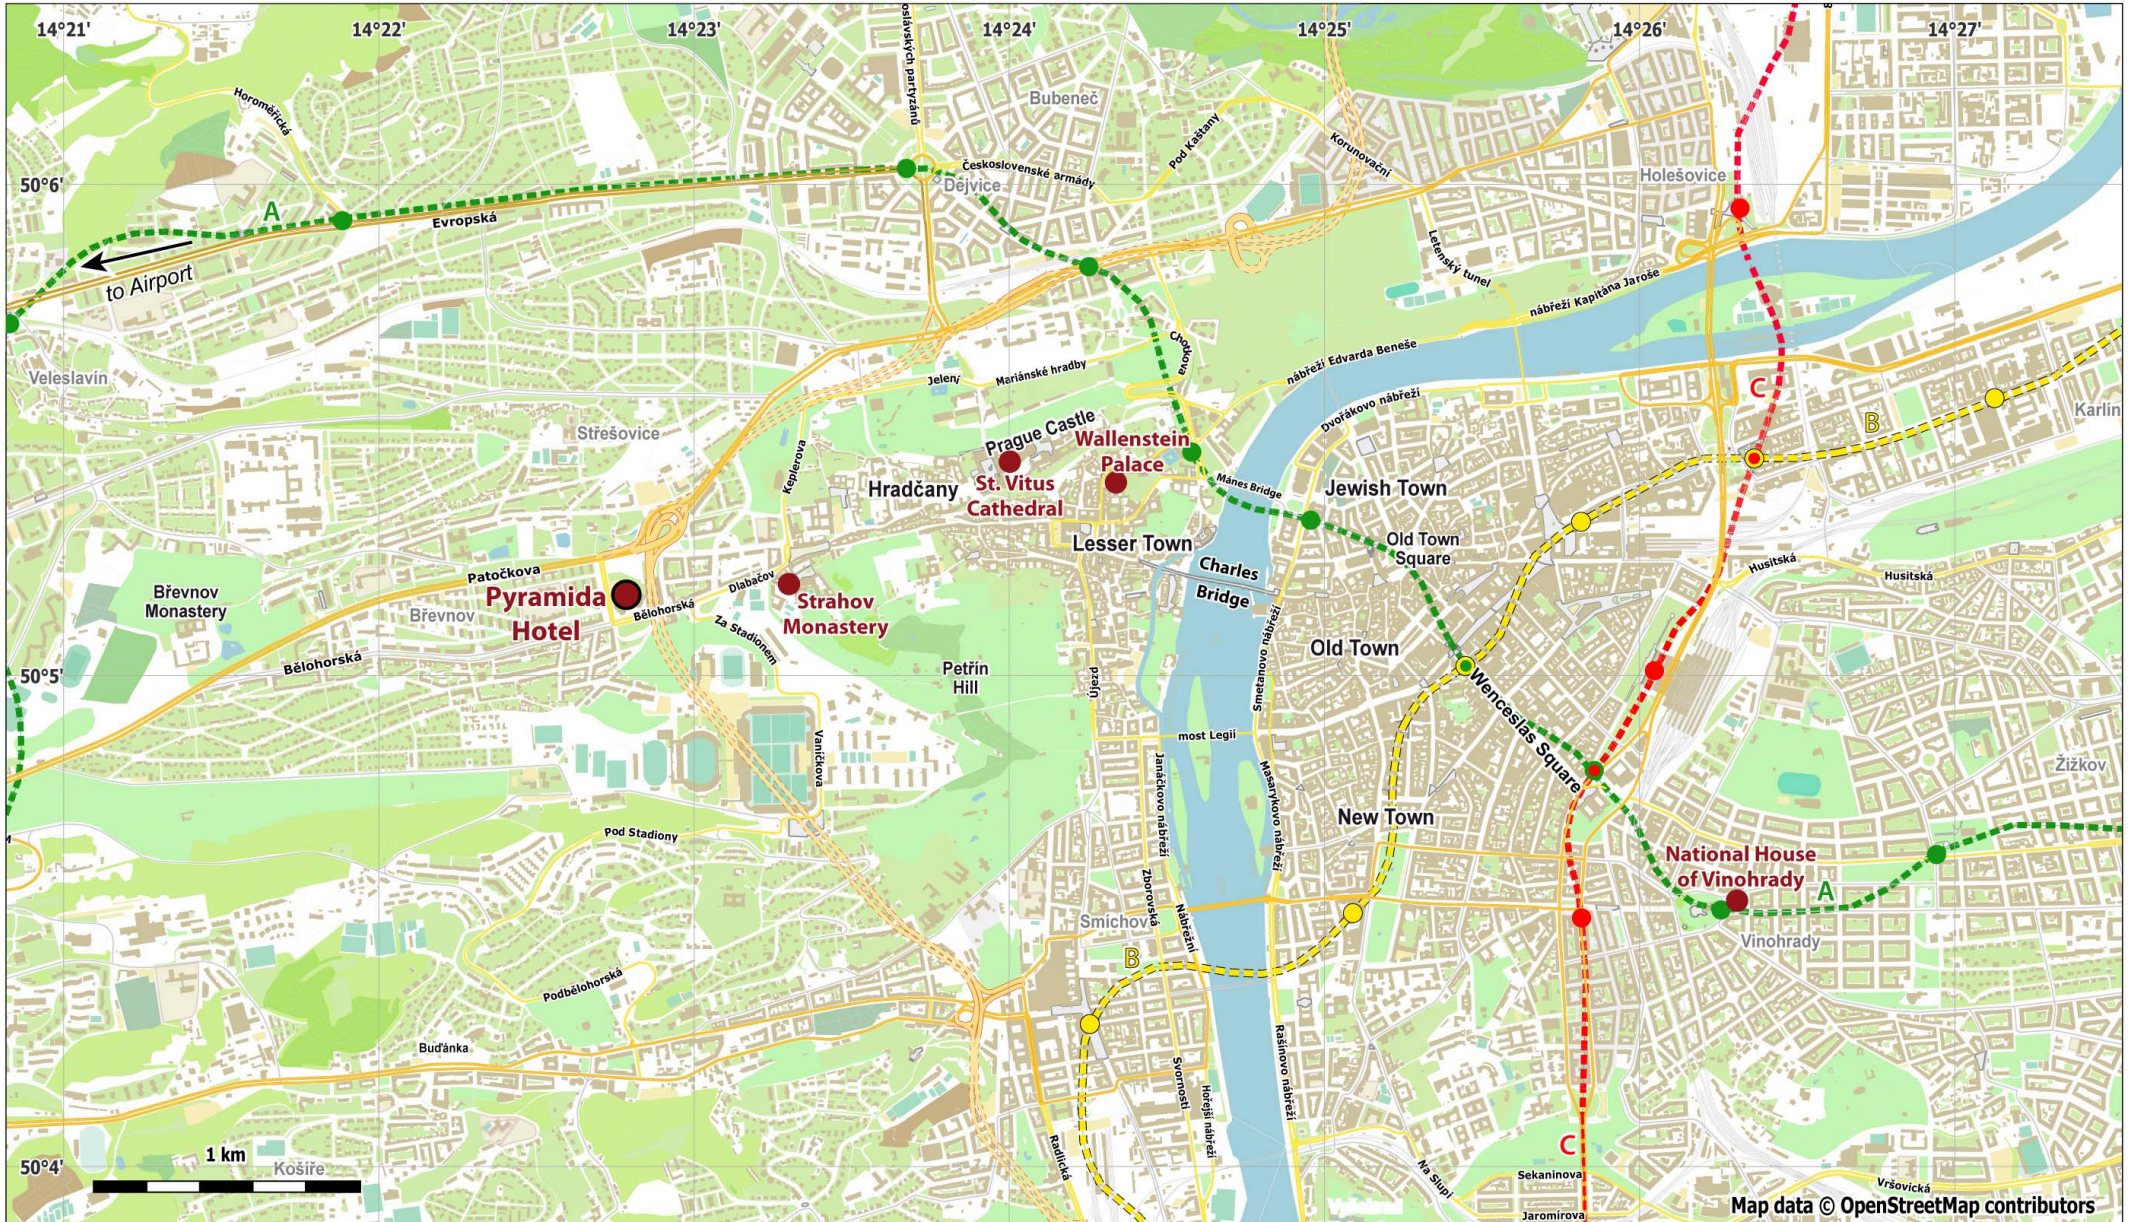

Prague center

Old Town

Historical part of Prague

Břevnov Monastery

Important historical or interesting place

Břevnov

Other part of Prague

Pyramida Hotel

FQMT'19 conference site

St. Vitus Cathedral

FQMT'19 related place

A

B

C

Underground (metro) line with line label and station

Map data © OpenStreetMap contributors