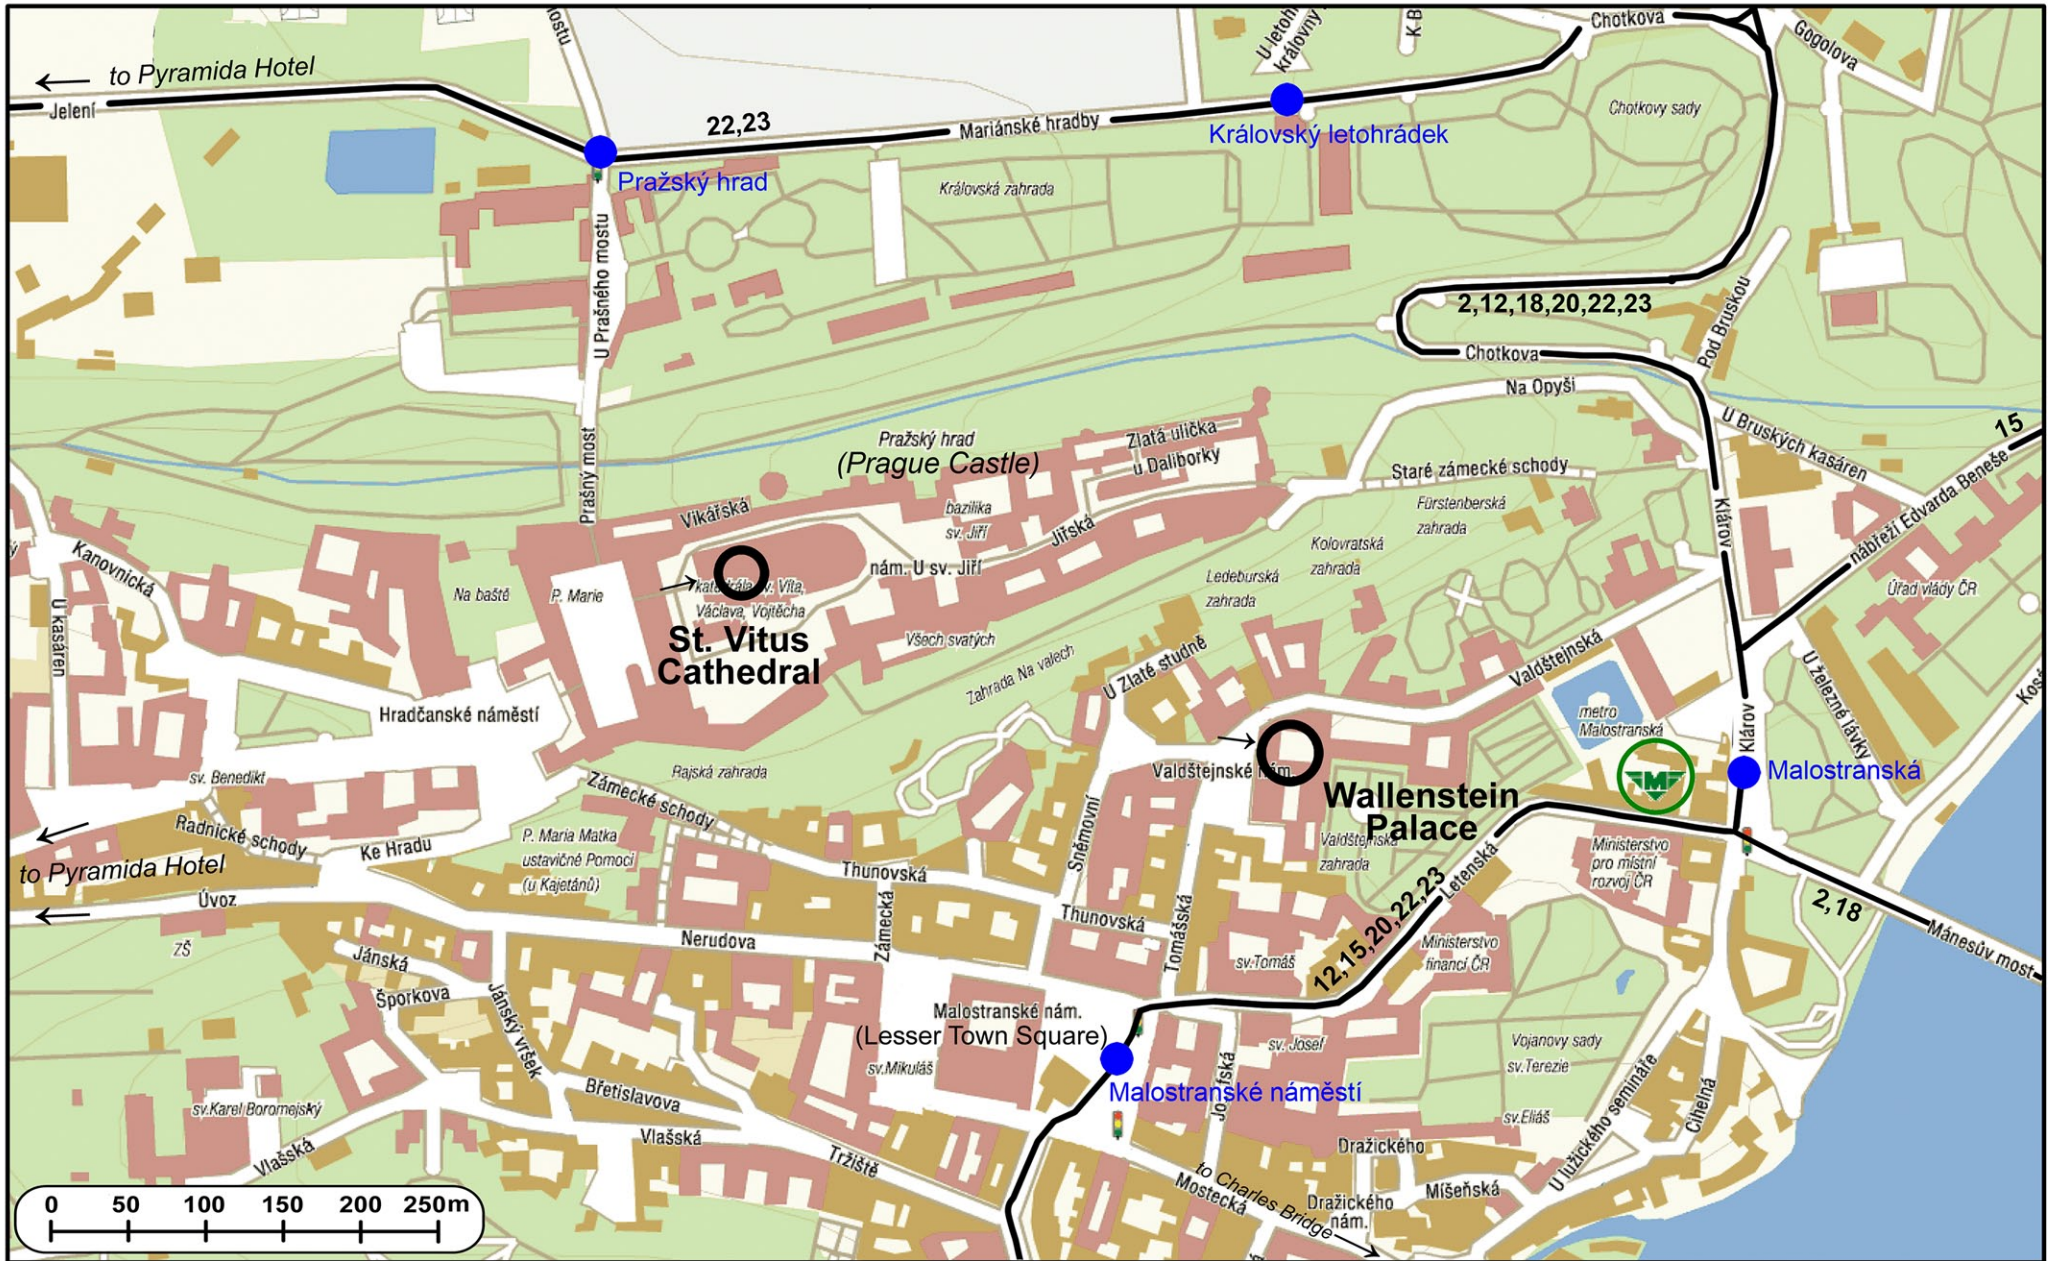

# Prague Castle and Wallenstein Palace neighborhood

22,23 Tram line with line numbers

● Tram stop

Line A underground (= subway, tube, Metro) station

○ FQMT'19 relevant places