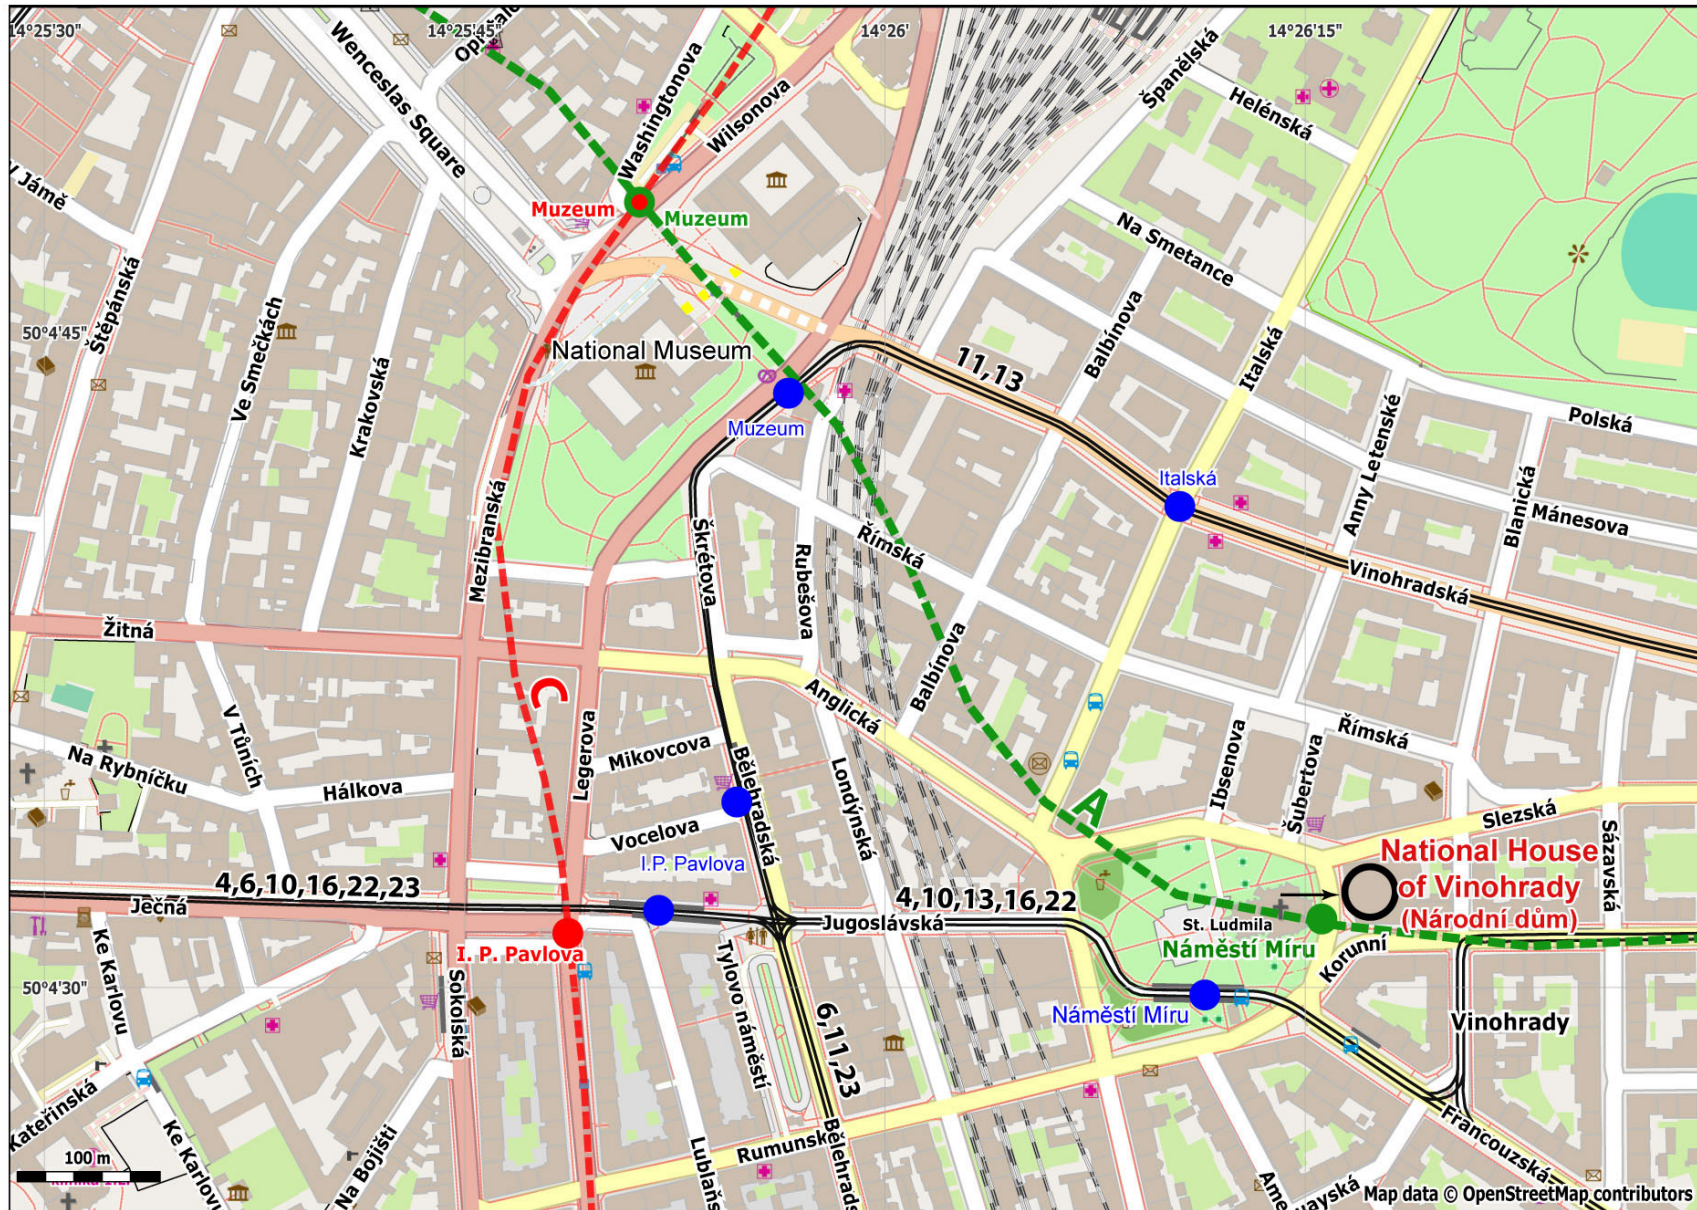

## National House of Vinohrady (place of Tuesday's public lecture and concert)

Tram rails with a tram stop and line numbers

Underground (= subway, tube, Metro) line and station

Place of the FQMT'17 public lecture and concert (Tuesday)