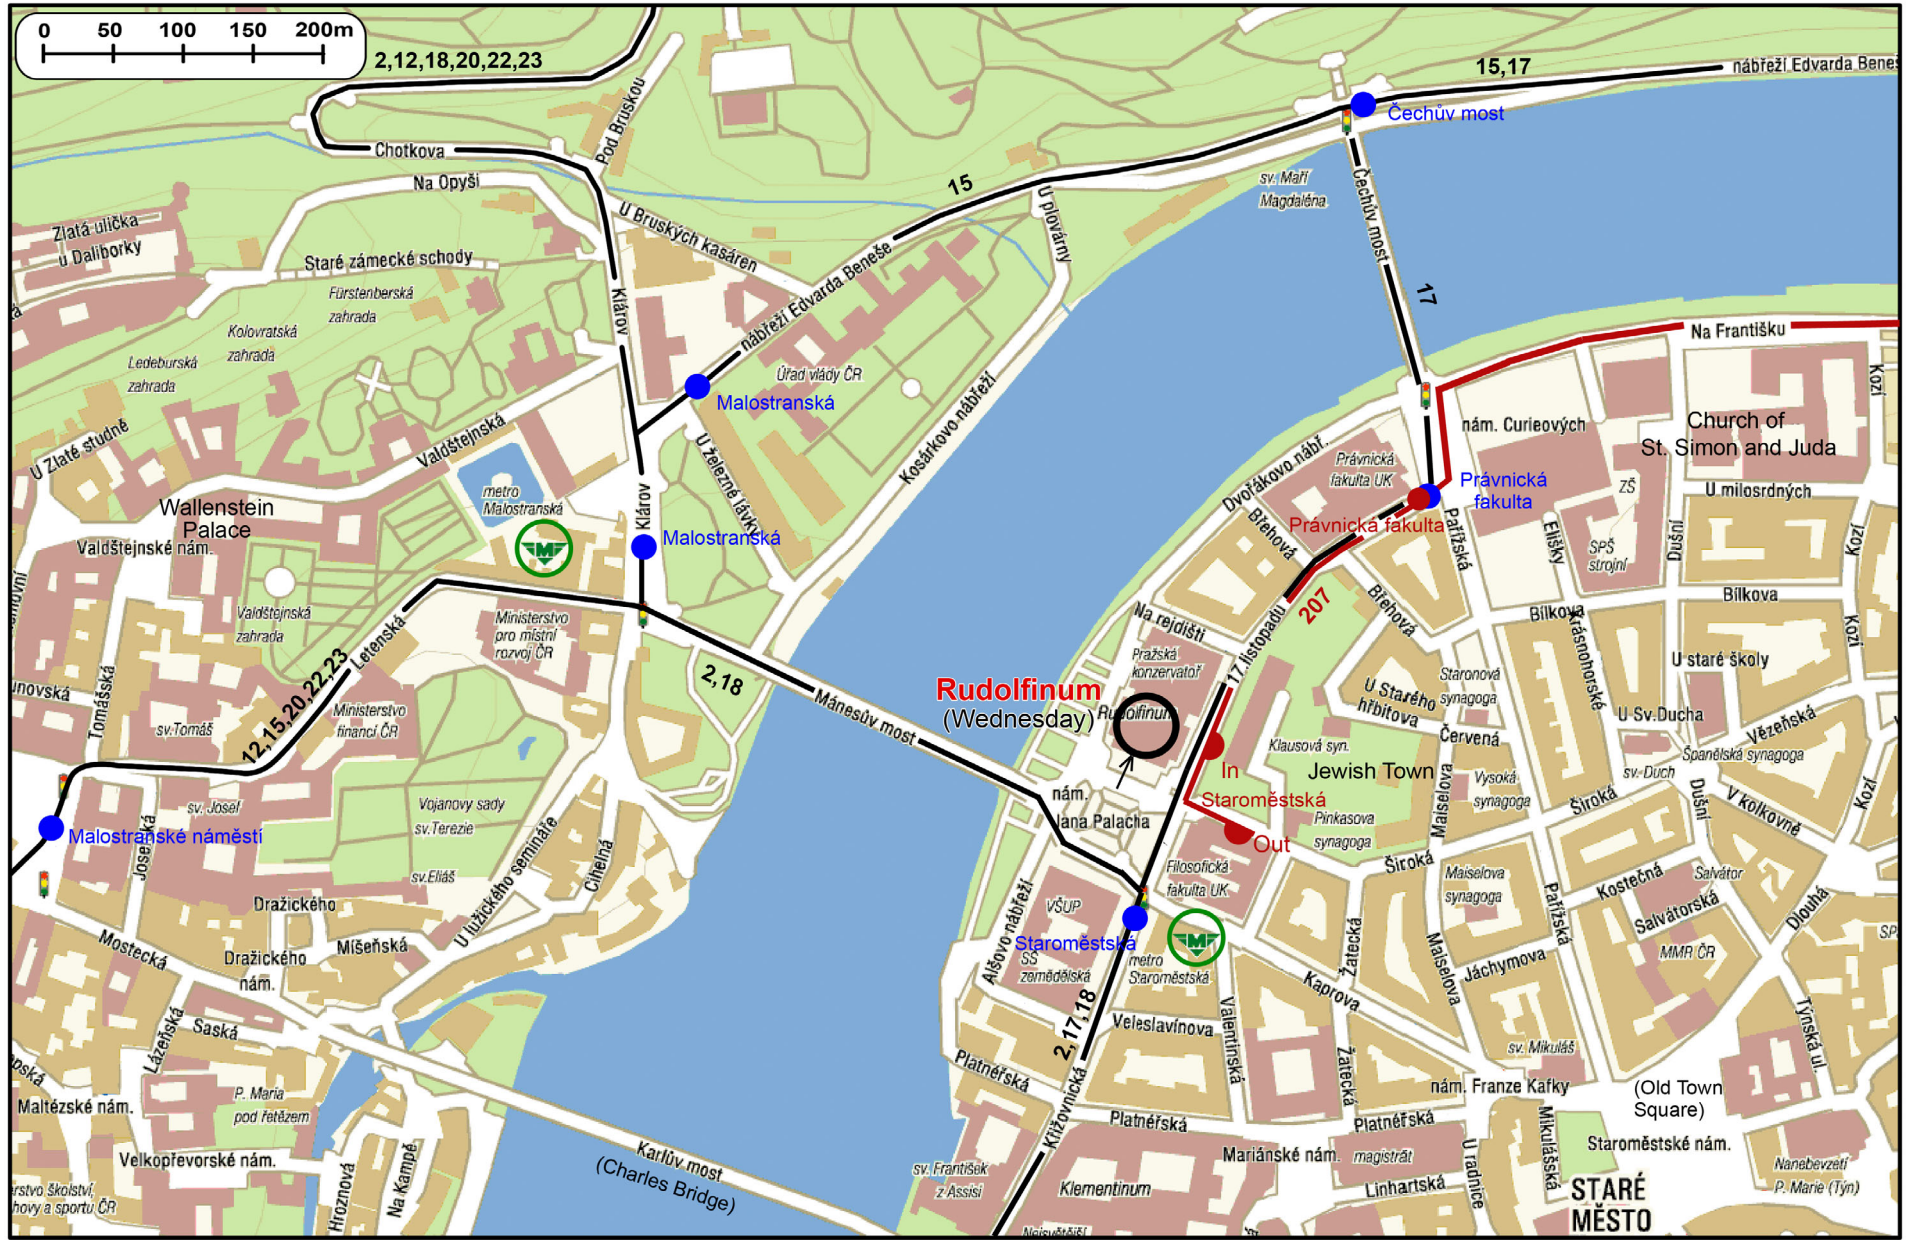

Rudolfinum (place of Wednesday's public lecture and concert)

2,18 Tram line with line number

Tram stop

207 Line A underground (= subway, tube, Metro) station

Bus line with line number and bus stop

Place of the FQMT'17 public lecture and concert (Wednesday)