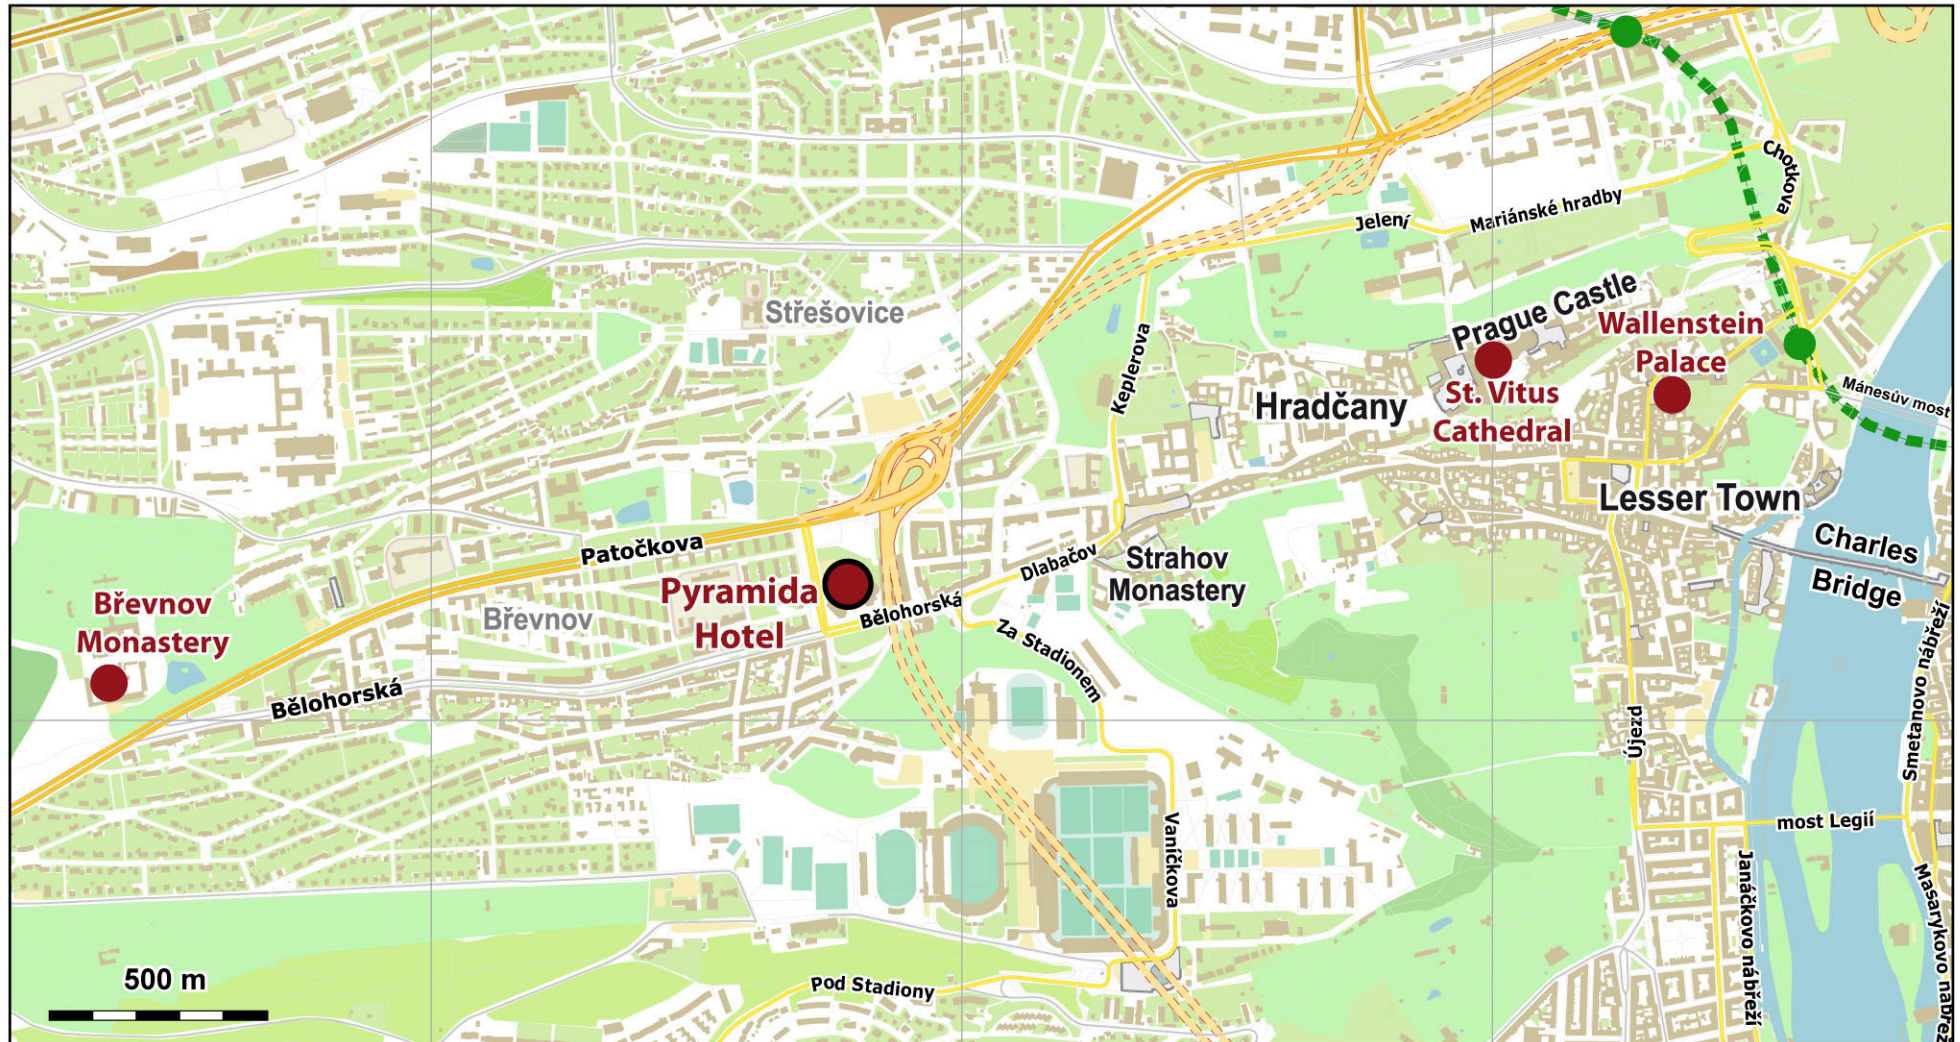

Pyramida Hotel neighborhood

Map data © OpenStreetMap contributors

Lesser Town

Historical part of Prague

Strahov Monastery

Important historical or interesting place

Břevnov

Other part of Prague

Pyramida Hotel

FQMT'17 conference site

St. Vitus Cathedral

FQMT'17 related place

Underground (metro) line A with a station