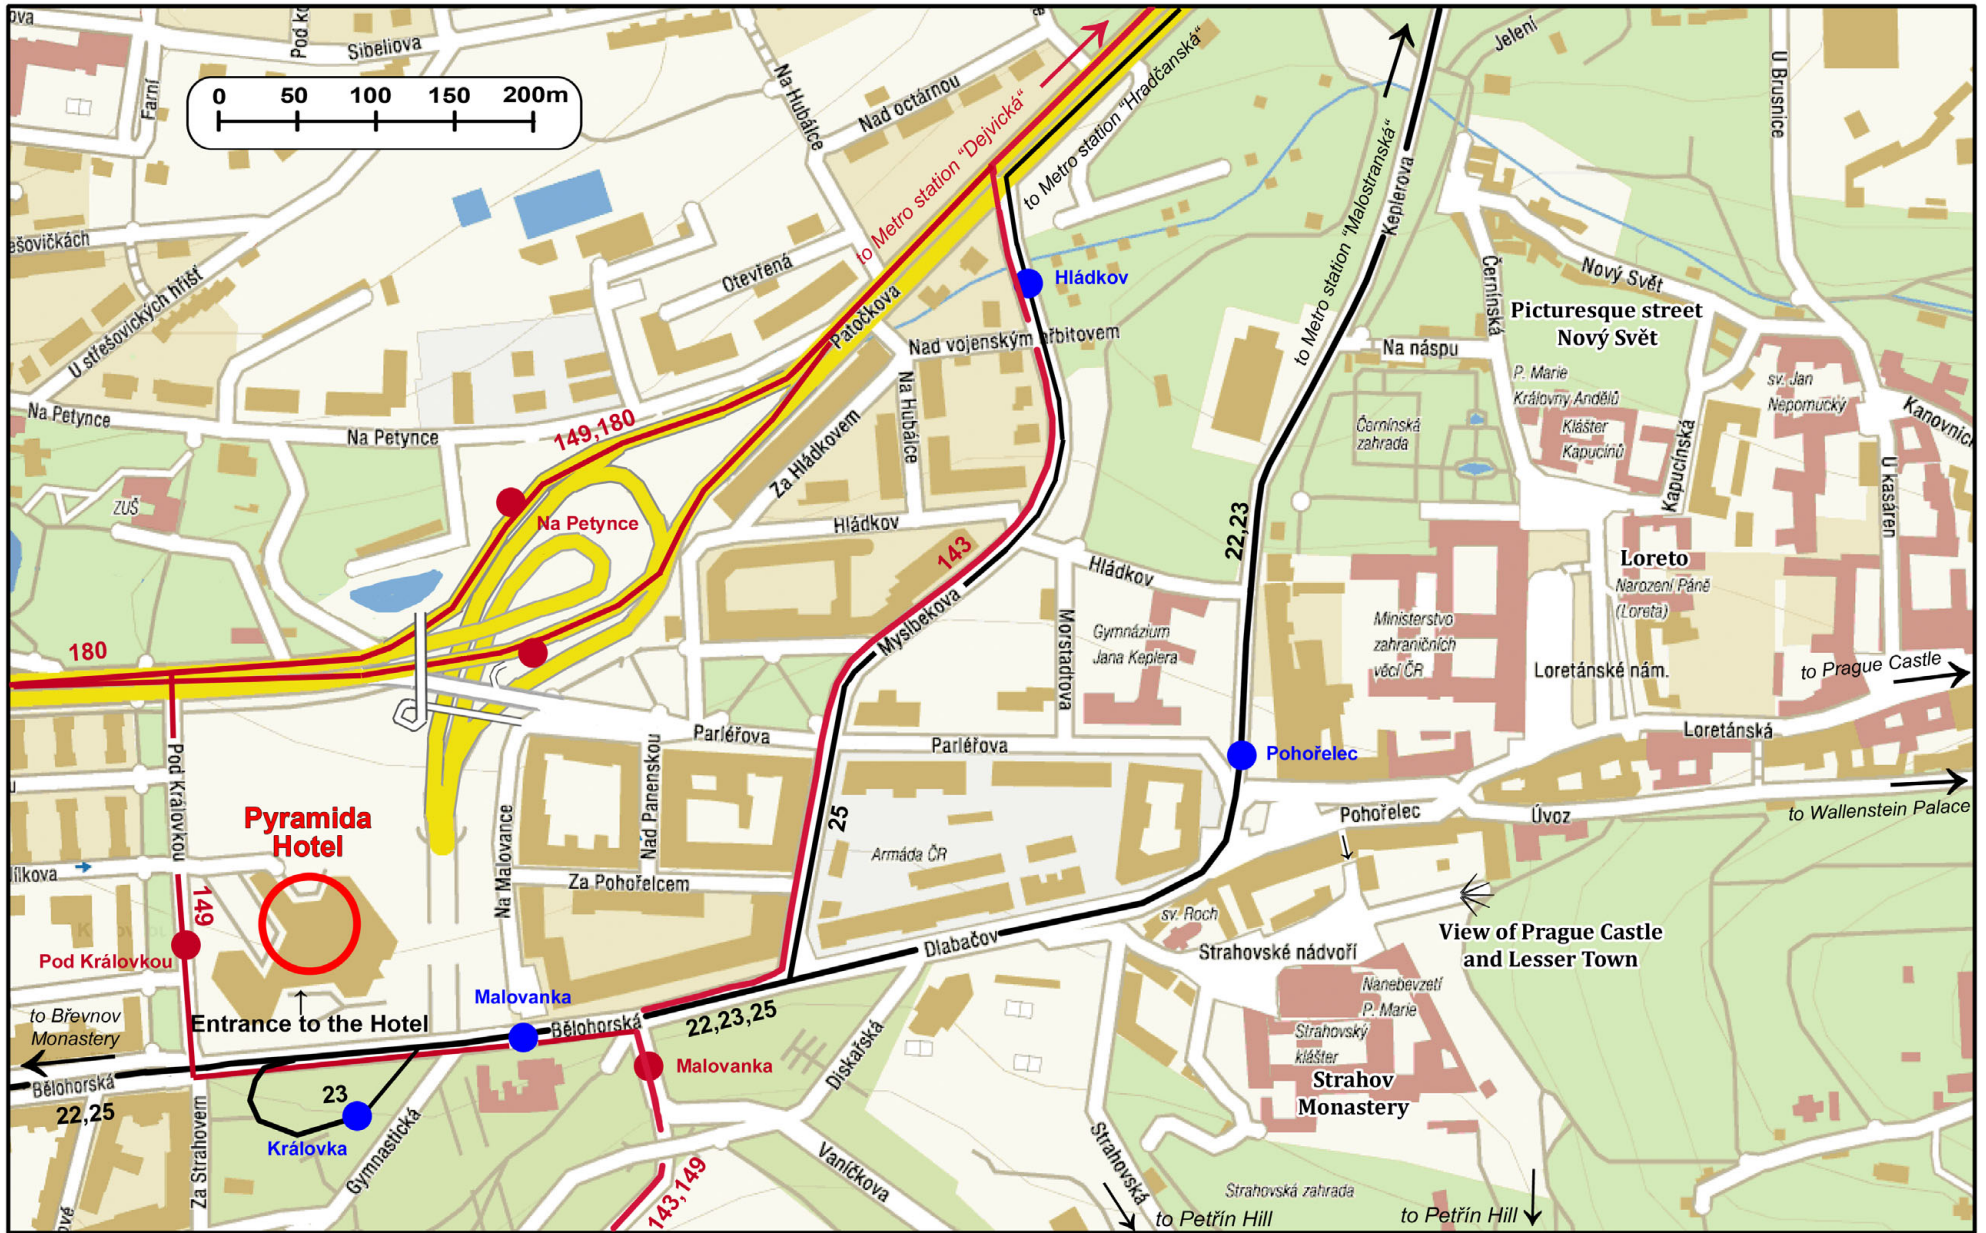

Pyramida Hotel - access and nearest neighborhood

22,25

Tram lines with line numbers

Tram stop

149, 180

Bus lines with line numbers

Bus stop

Strahov Monastery

interesting place near the Pyramida Hotel