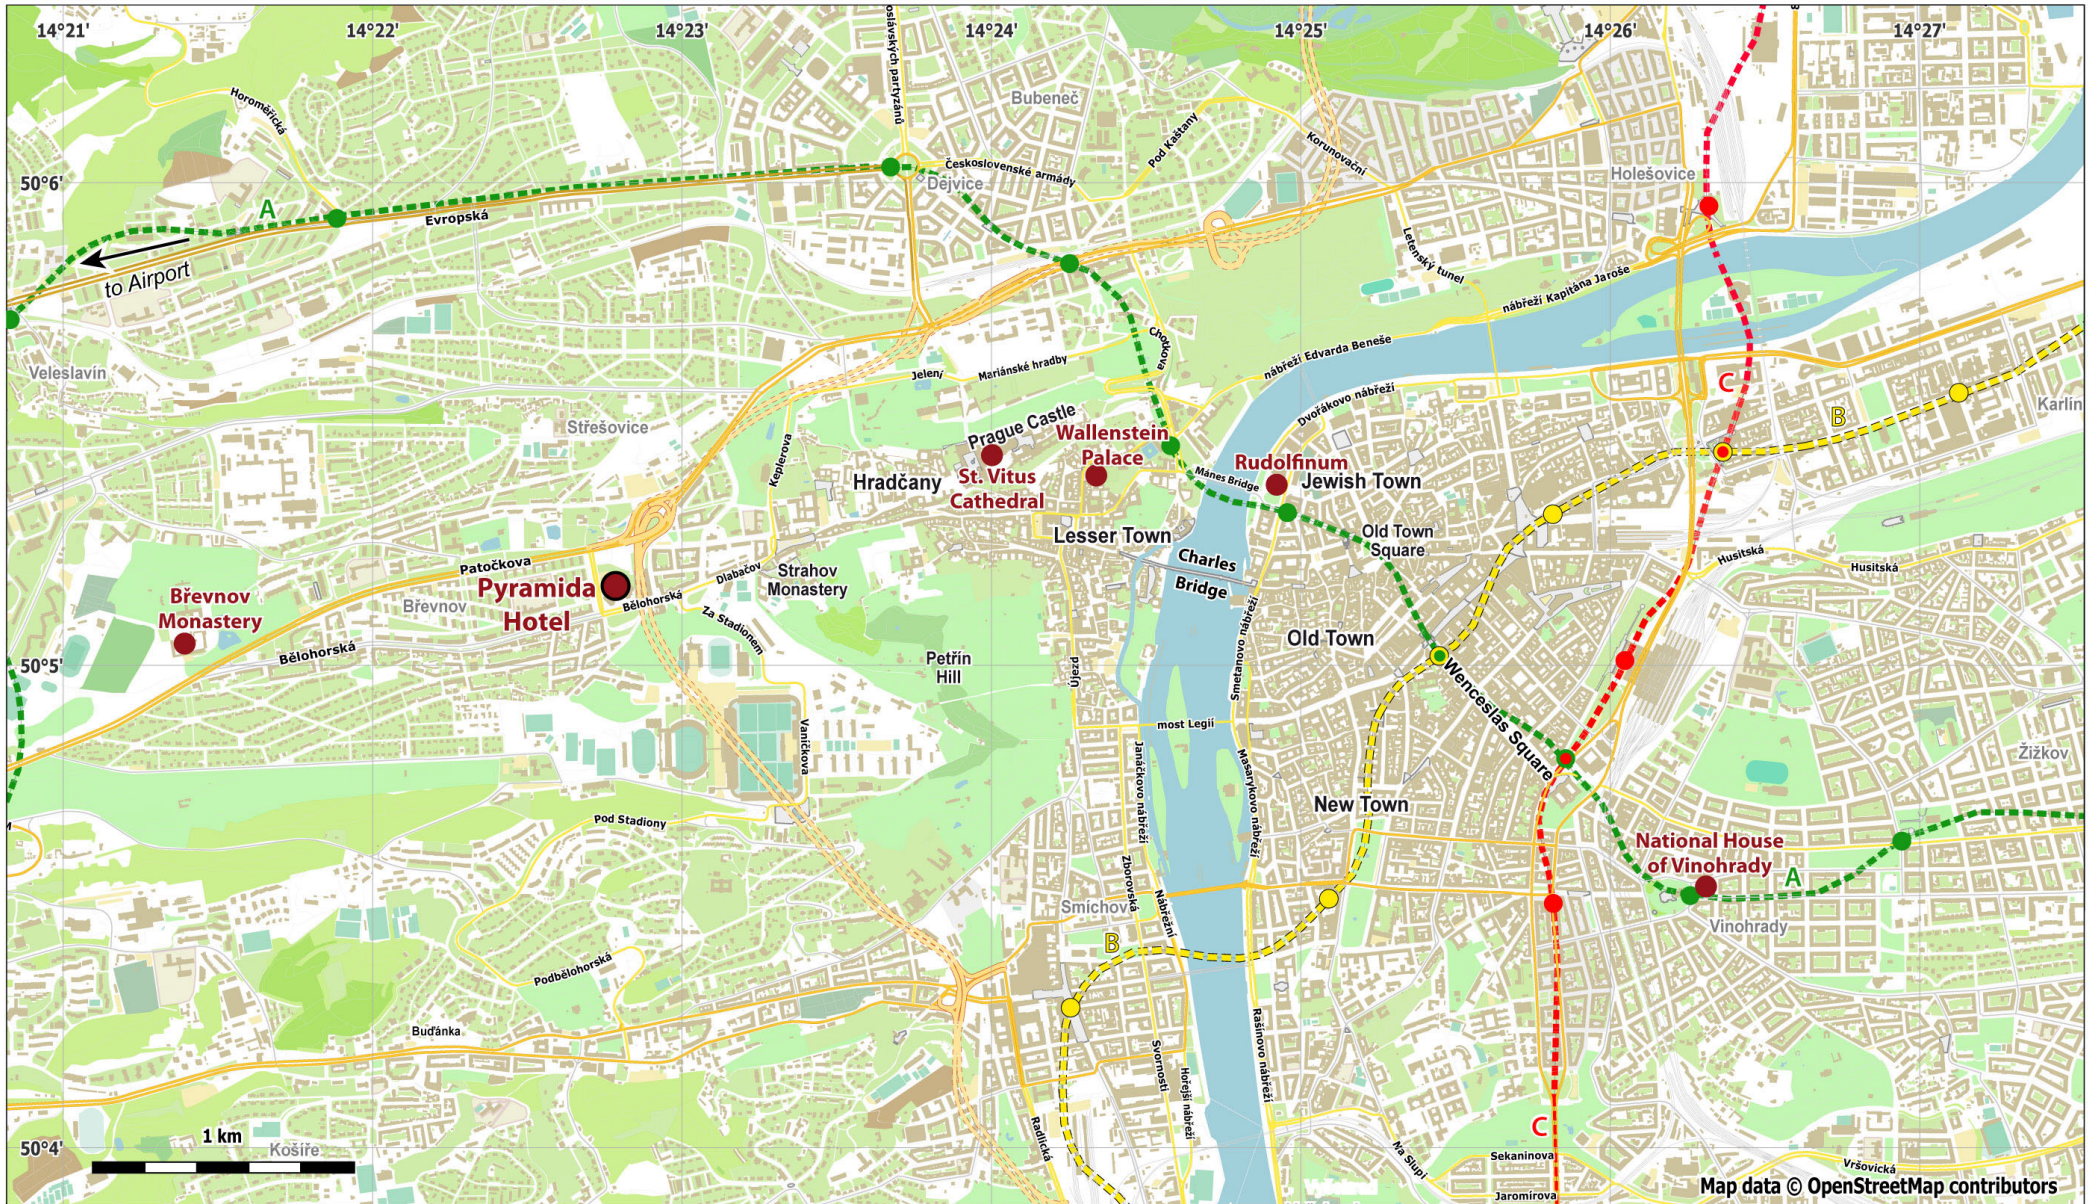

Prague center

Map data © OpenStreetMap contributors

Old Town

Historical part of Prague

Strahov Monastery

Important historical or interesting place

Břevnov

Other part of Prague

● Pyramida Hotel

FQMT'17 conference site

● St. Vitus Cathedral

FQMT'17 related place

A

Underground (metro) line with line label and station

B

C