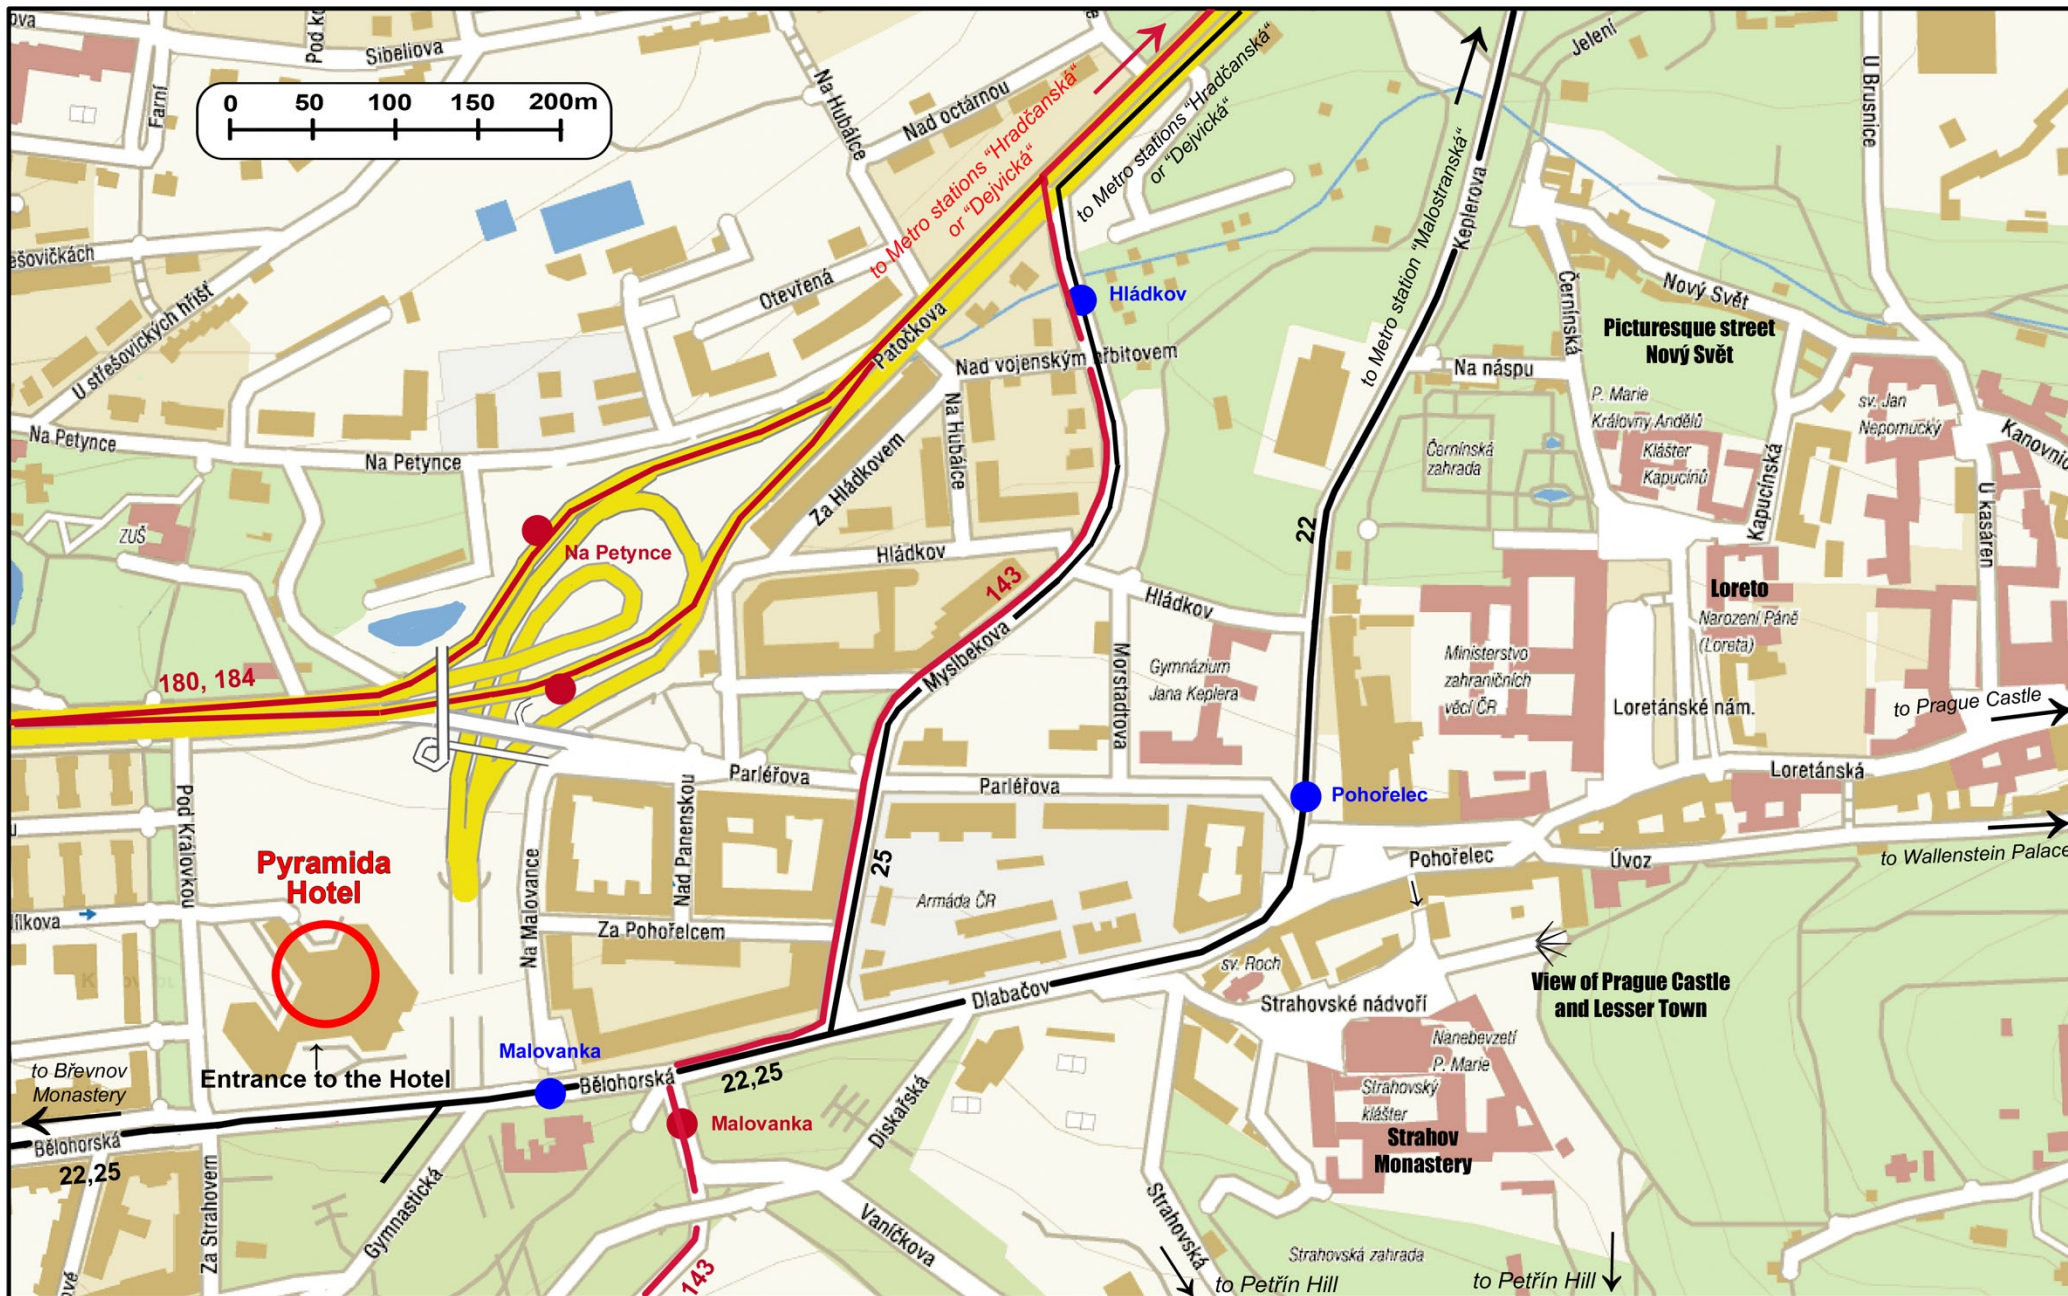

Pyramida Hotel - access and nearest neighborhood

22,25 Tram lines with line numbers

Tram stop

180, 184 Bus lines with line numbers

Bus stop

Strahov Monastery

interesting place near the Pyramida Hotel