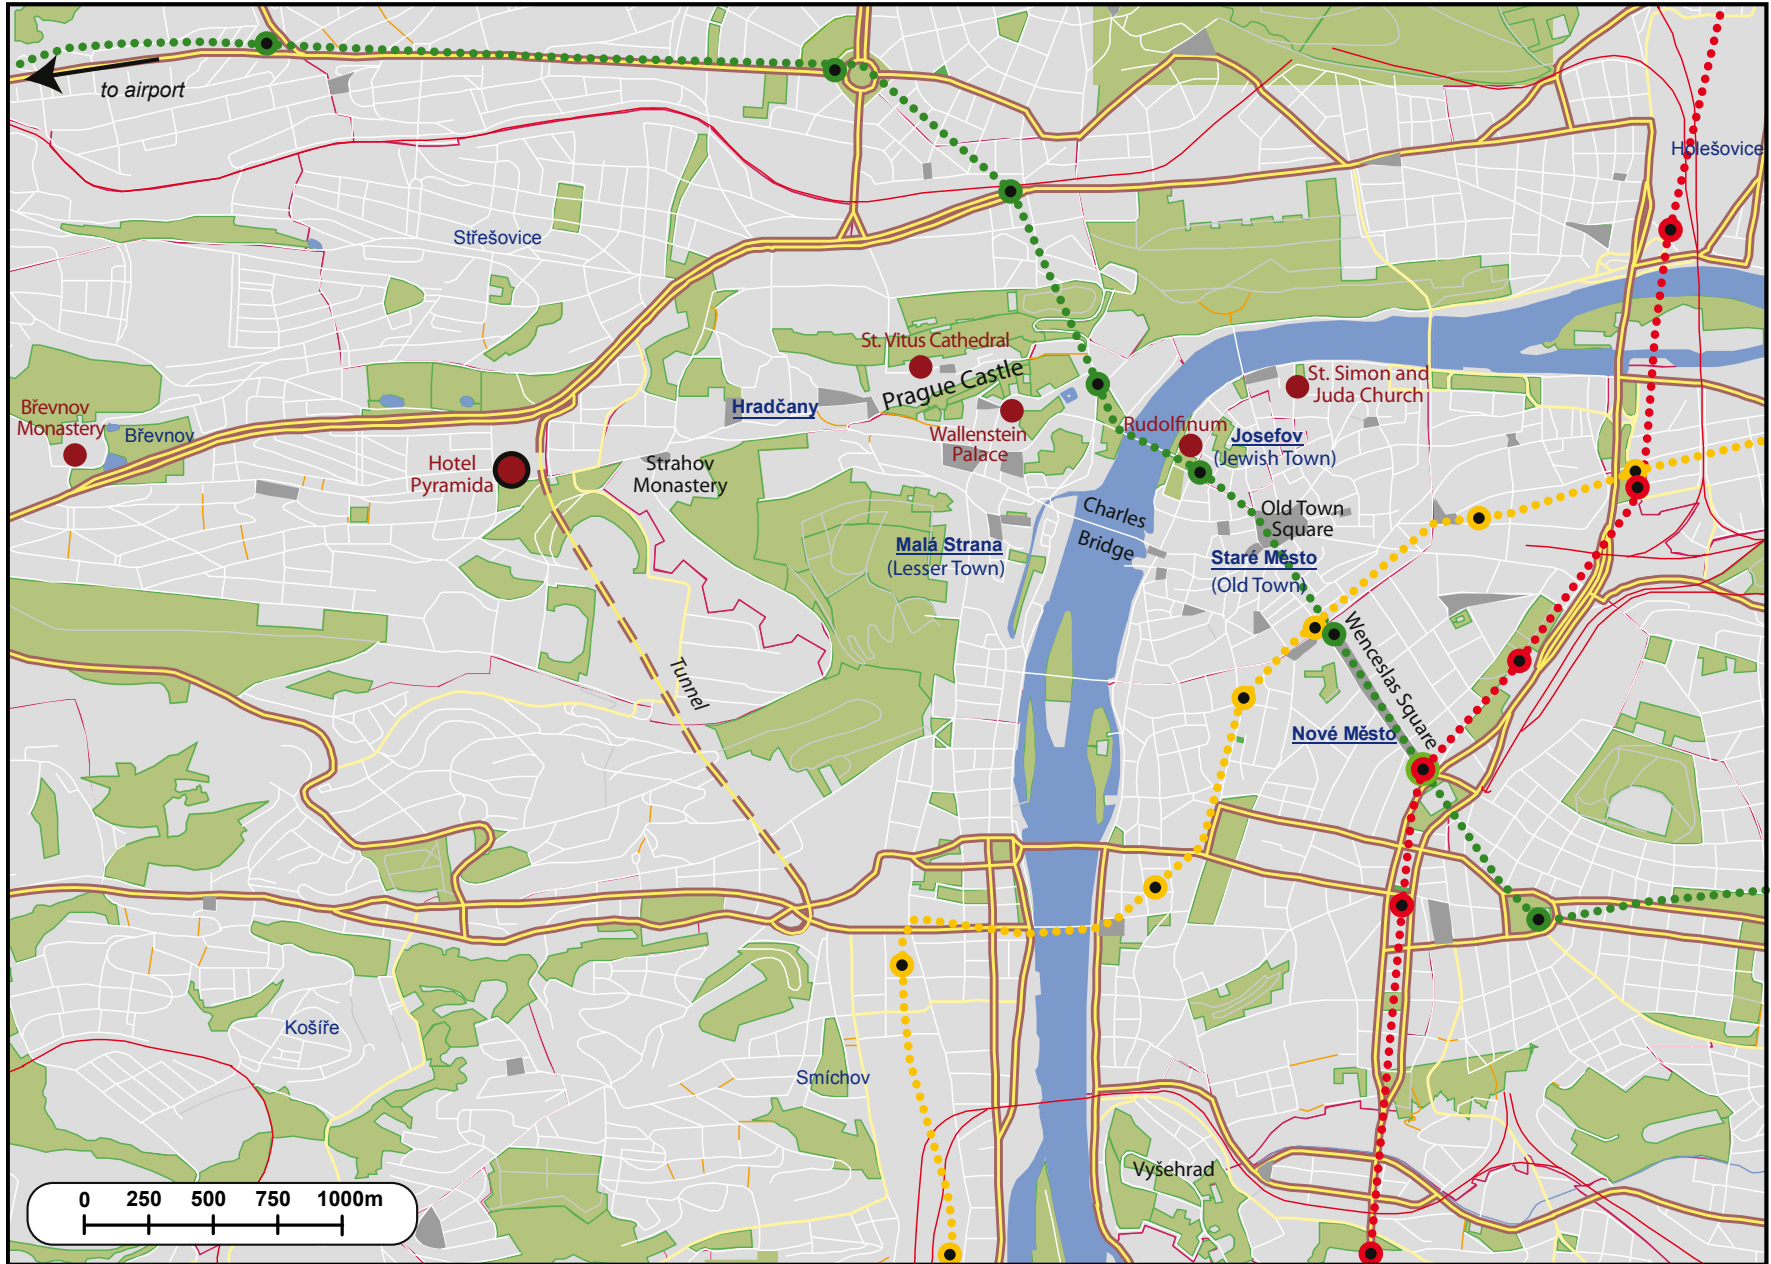

Prague center

Malá Strana

historical part of Prague

Střešovice

other part of Prague

Prague Castle

important historical or interesting place

Hotel Pyramida

FQMT'15 conference site

Wallenstein Palace

FQMT'15 related place

Underground line with a station (line A, line B, line C)