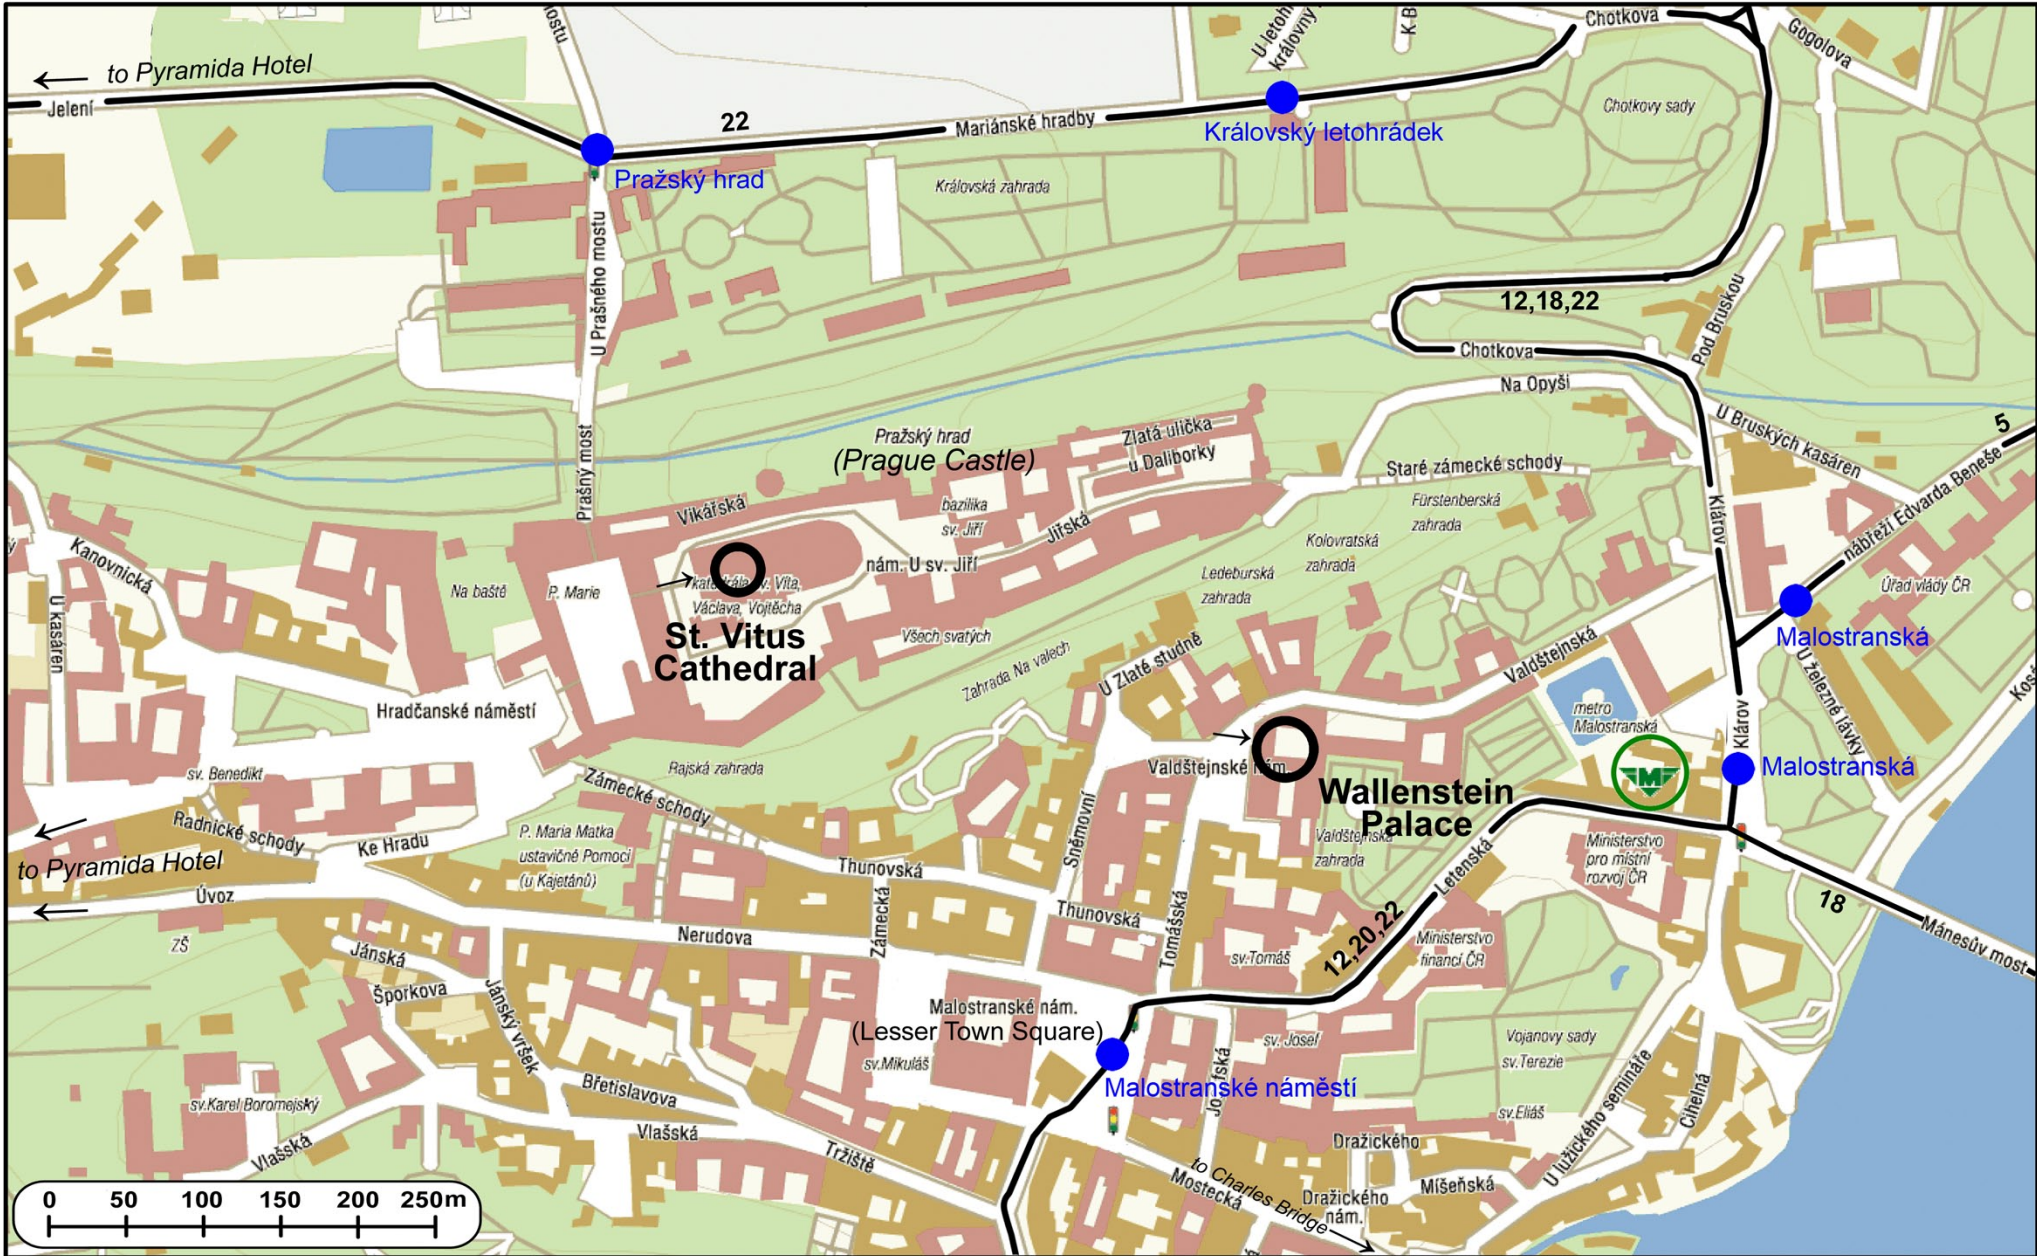

Prague Castle and Wallenstein Palace neighborhood

 12,20,22 Tram line with line numbers

 Tram stop

Line A underground (= subway, tube, Metro) station

FQMT'15 relevant places