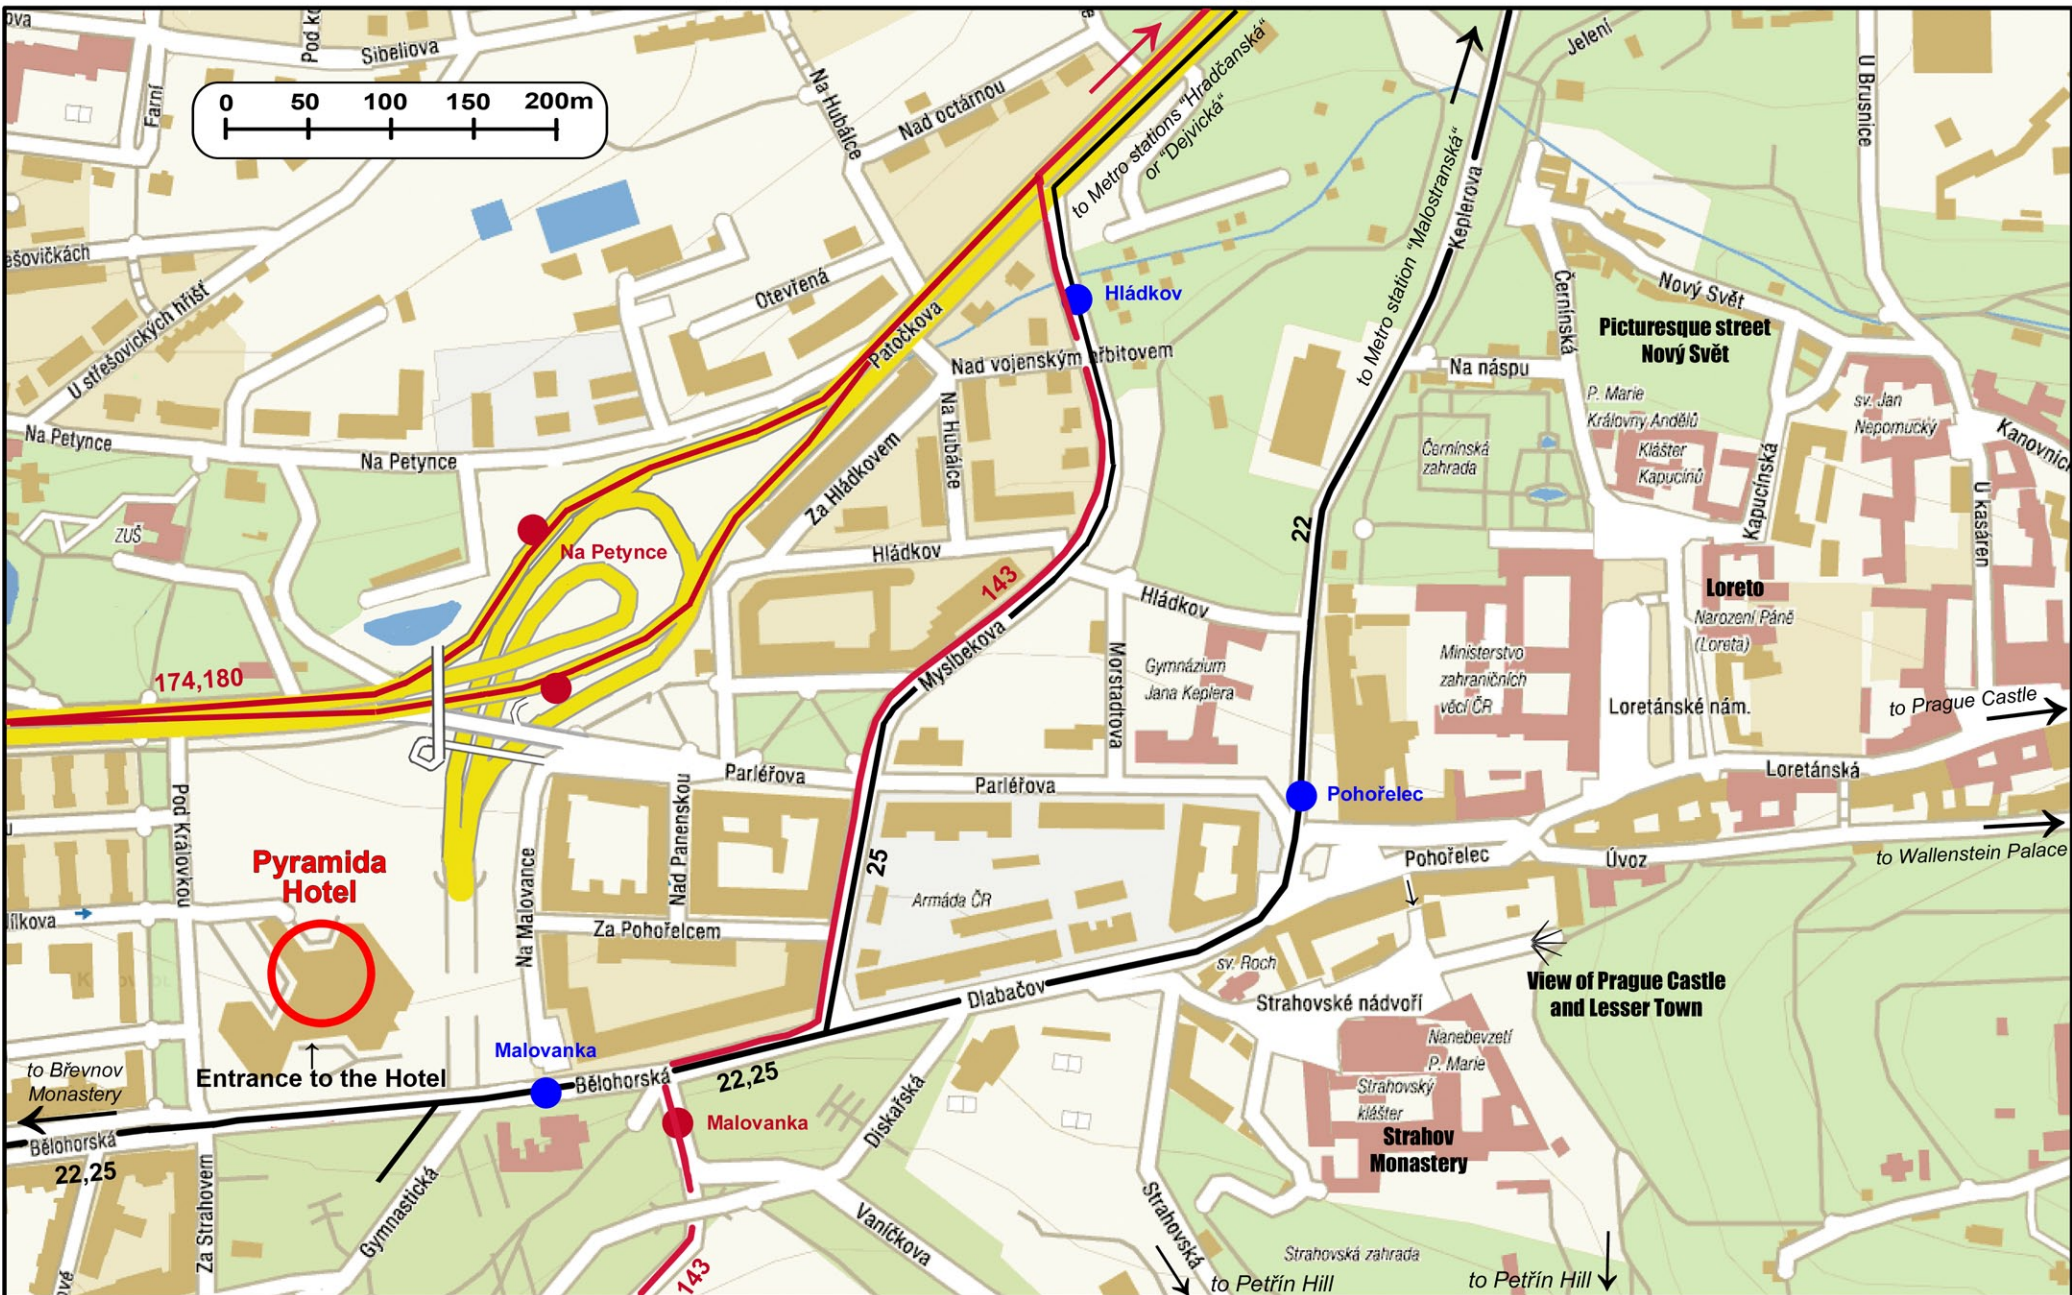

# Pyramida Hotel - access and nearest neighborhood

**22,25**  
 Tram lines with line numbers  
 Tram stop

**174,180**  
 Bus lines with line numbers  
 Bus stop

**Strahov Monastery**  
 interesting place near the Pyramida Hotel