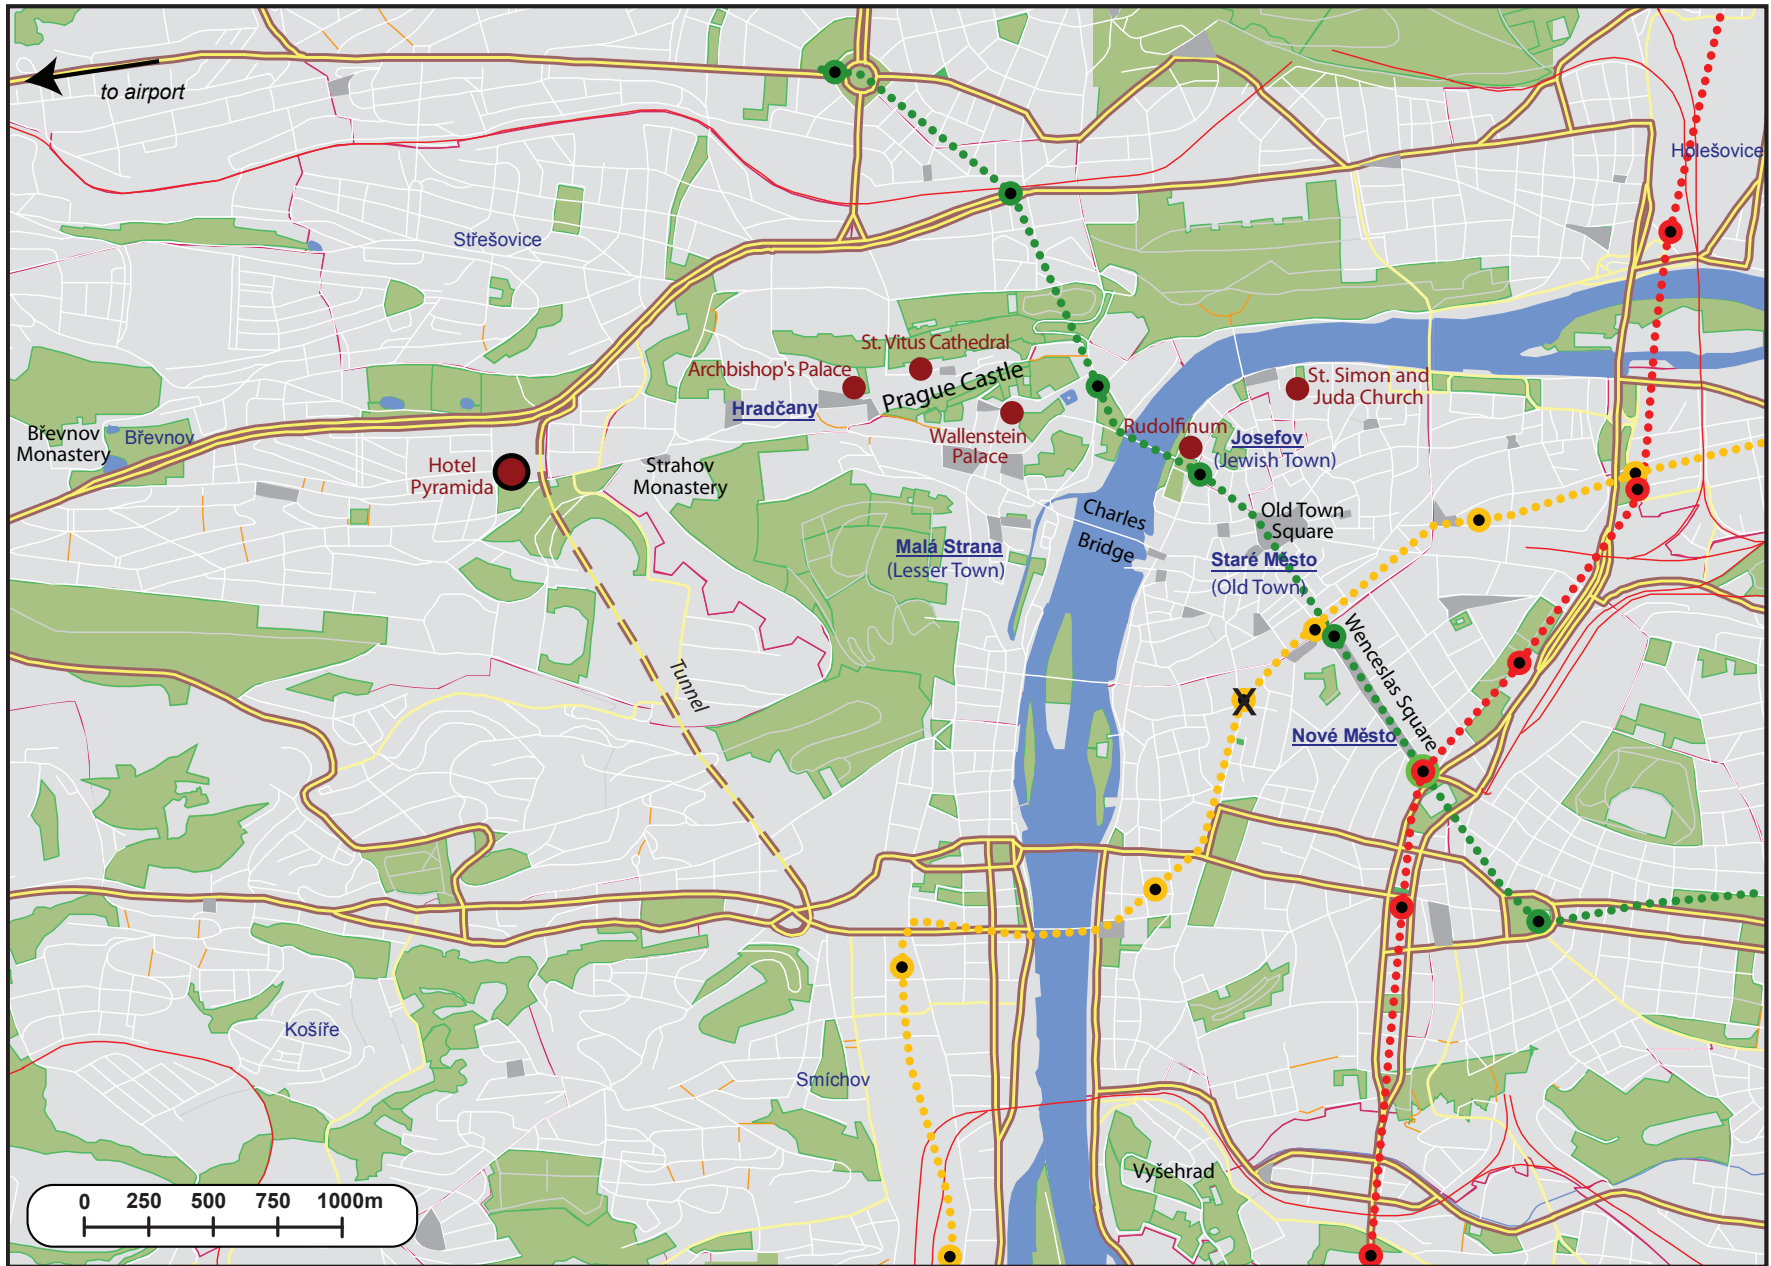

Prague center

Malá Strana

historical part of Prague

Střešovice

other part of Prague

Prague Castle

important historical or interesting place

Hotel Pyramida

FQMT'13 conference site

Wallenstein Palace

FQMT'13 related place

Underground line with a station (line A, line B, line C)