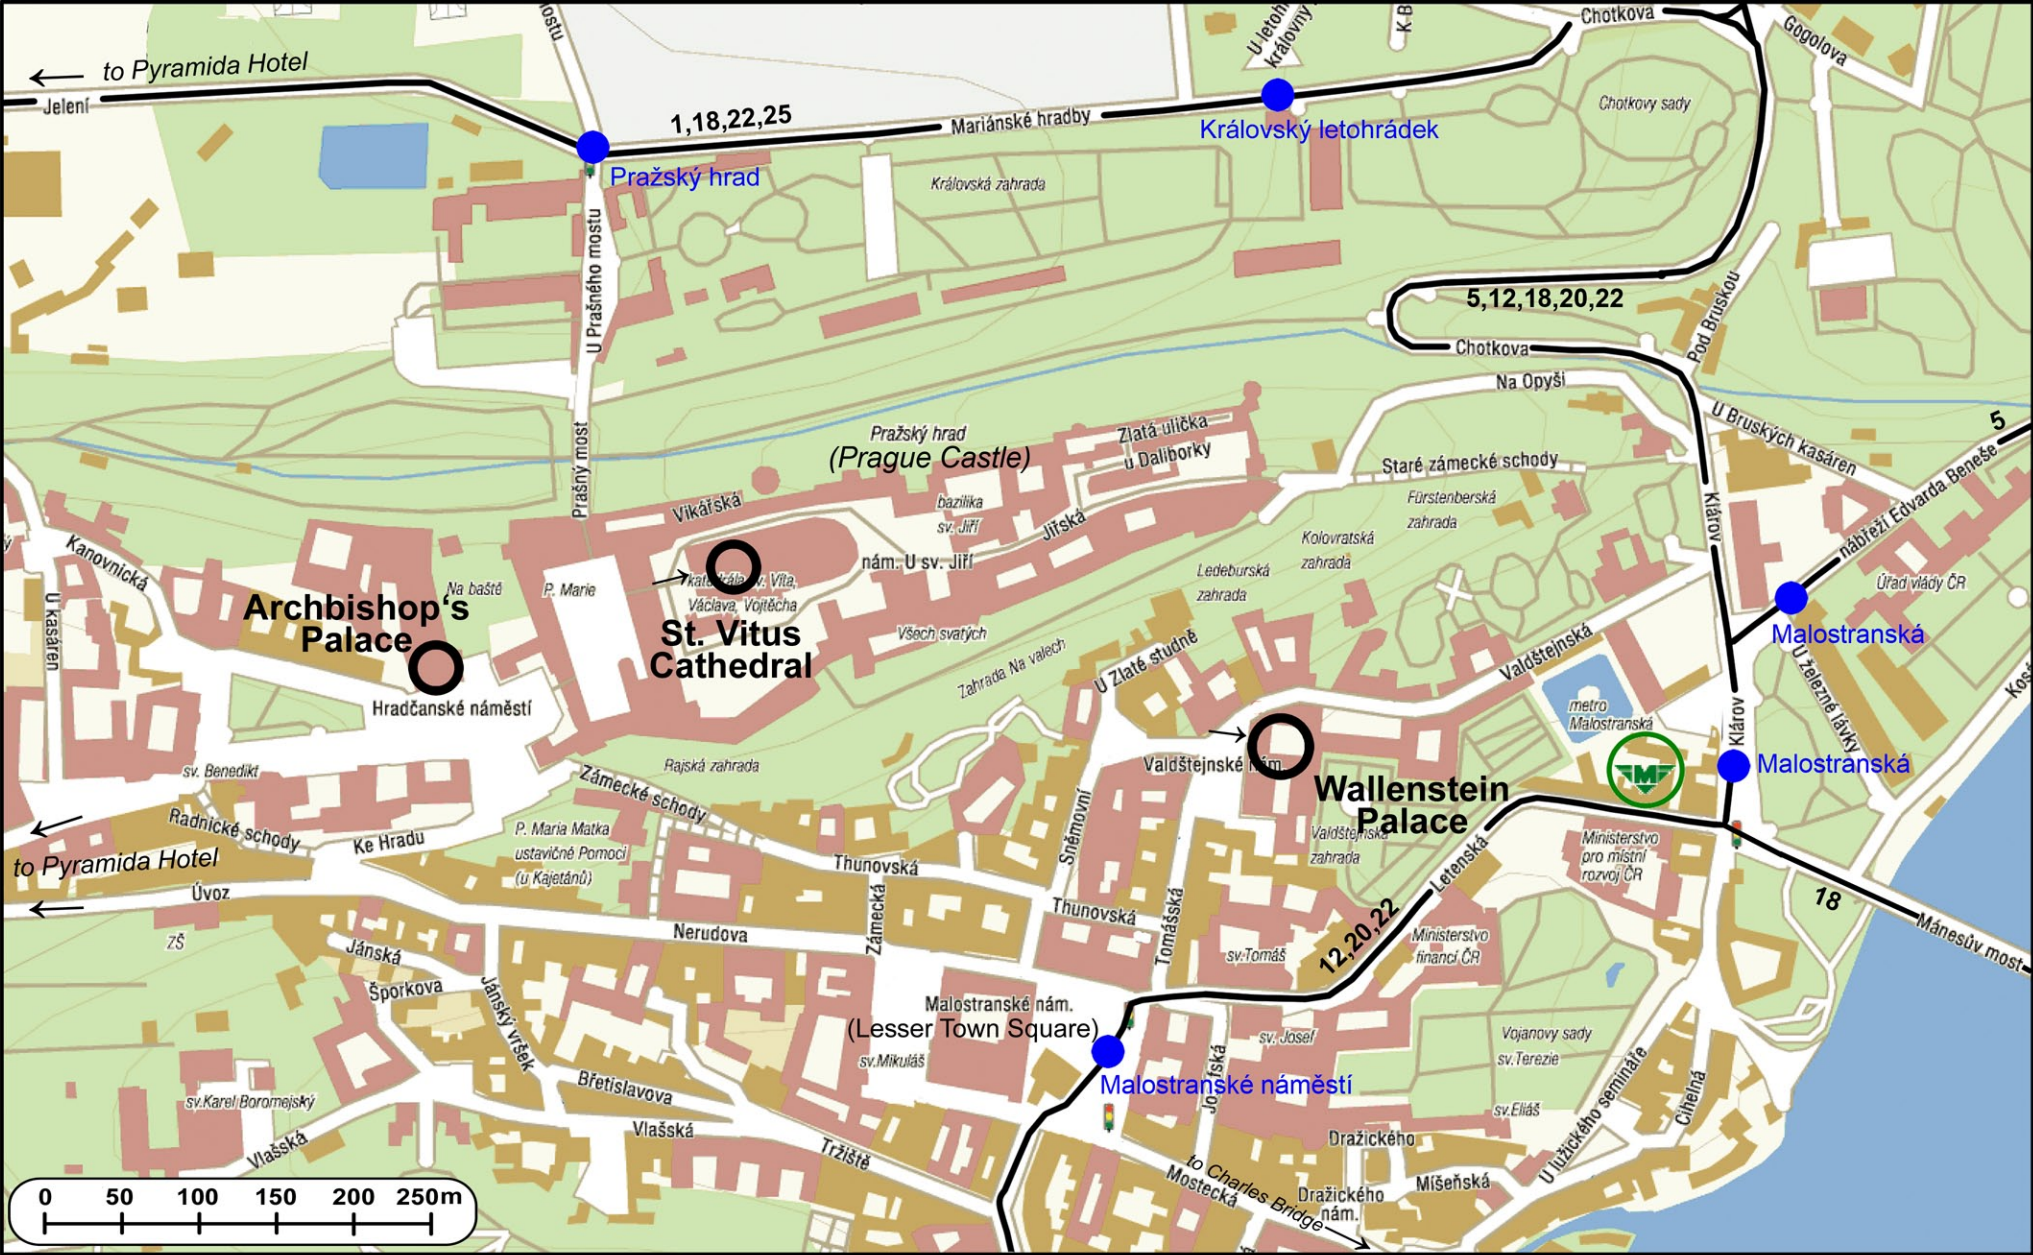

Prague Castle and Wallenstein Palace neighborhood

 12,20,22 Tram line with line numbers

 Tram stop

 Line A underground (= subway, tube, Metro) station

 FQMT'13 relevant places