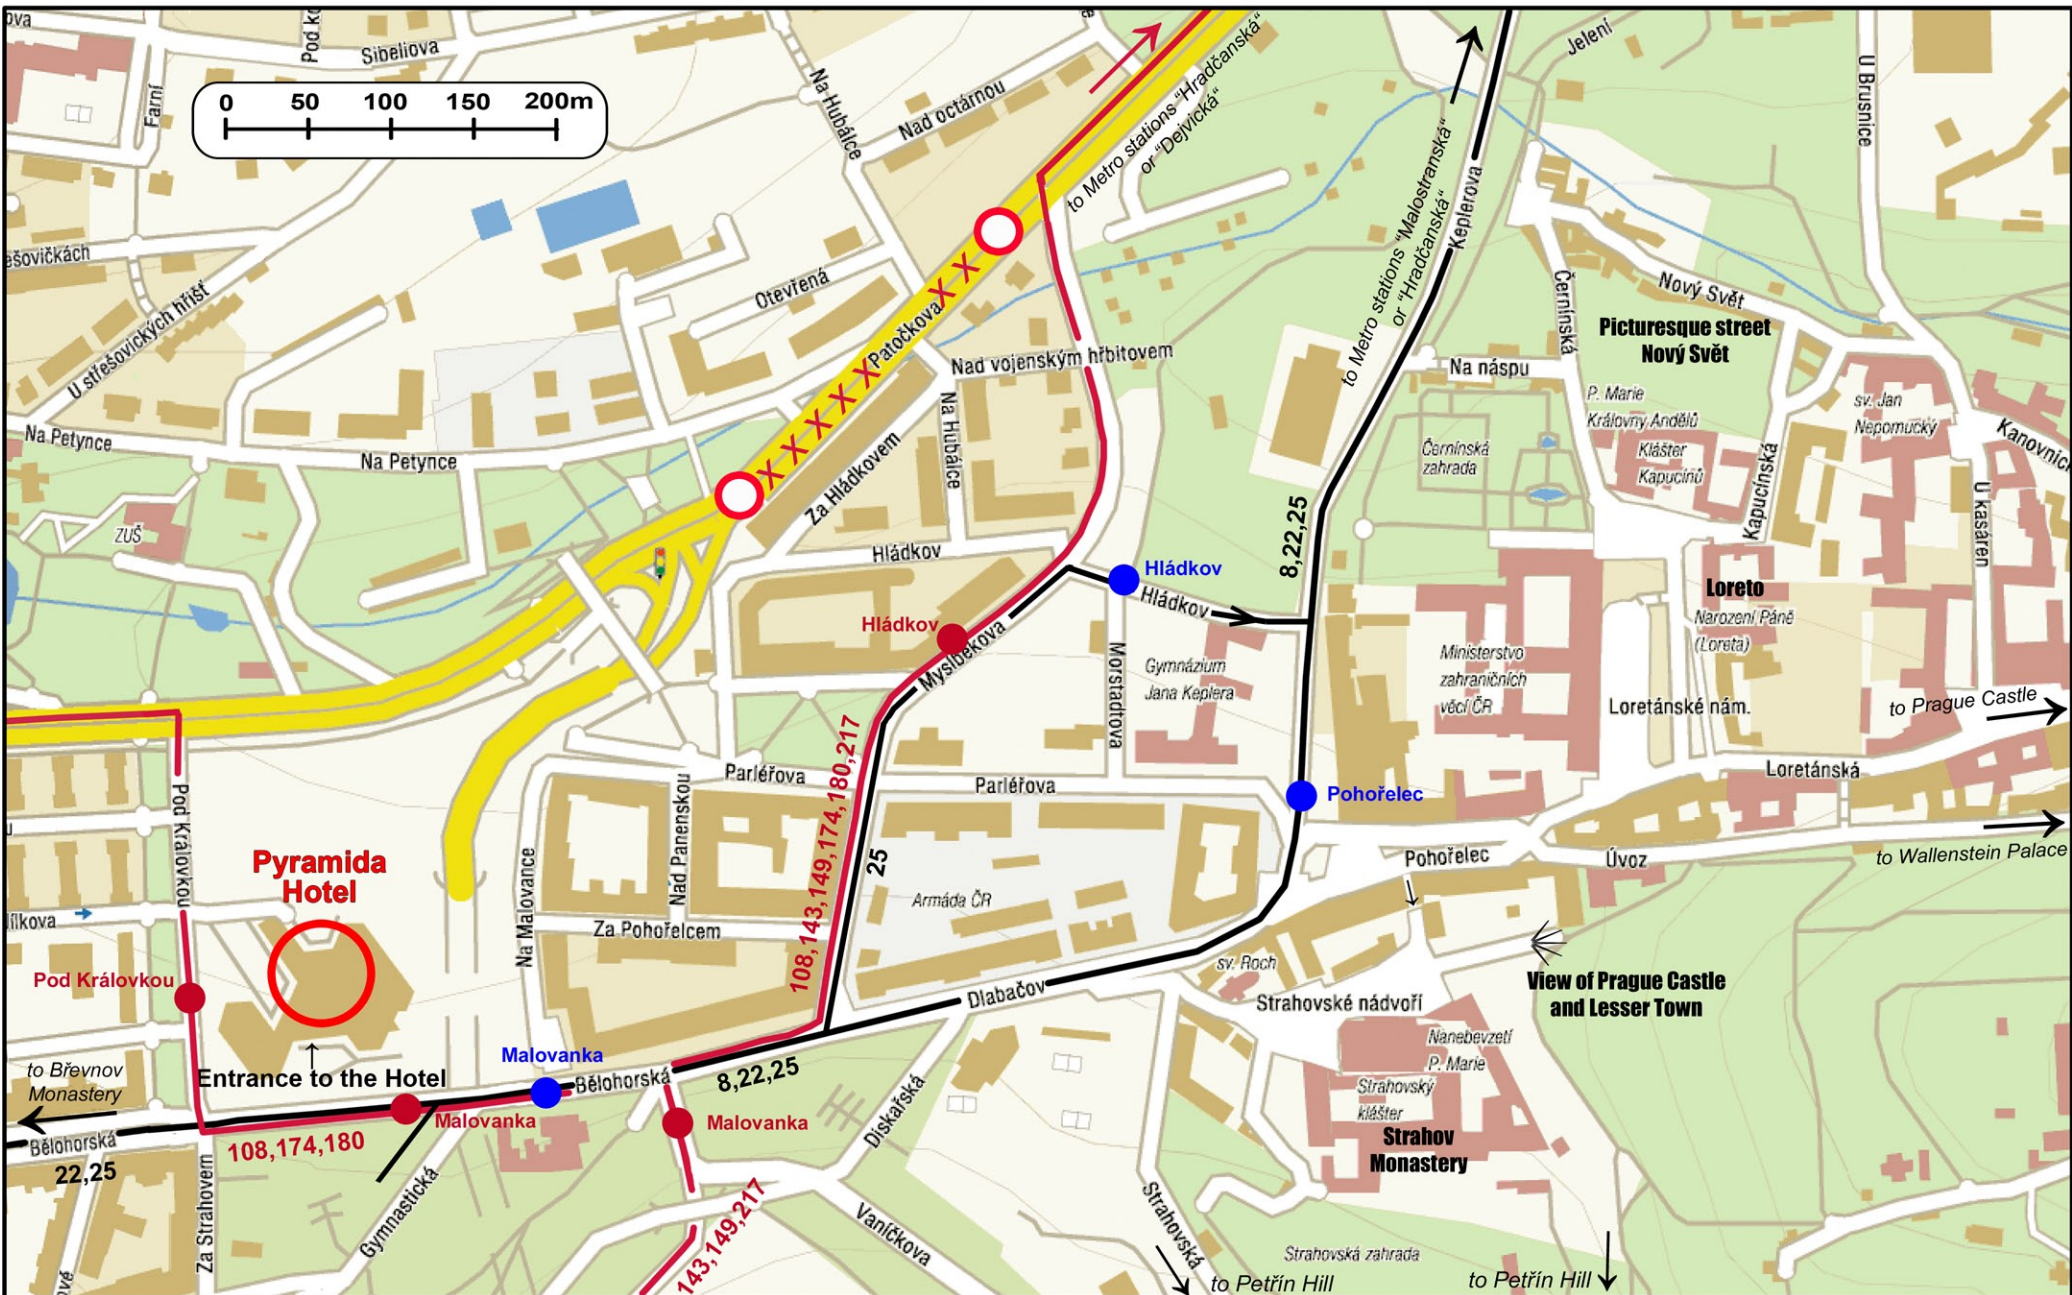

# Pyramida Hotel - access and nearest neighborhood

**22,25**  
 Tram lines with line numbers  
 ● Tram stop

**143,149**  
 Bus lines with line numbers  
 ● Bus stop

**Strahov Monastery**  
 interesting place near the Pyramida Hotel