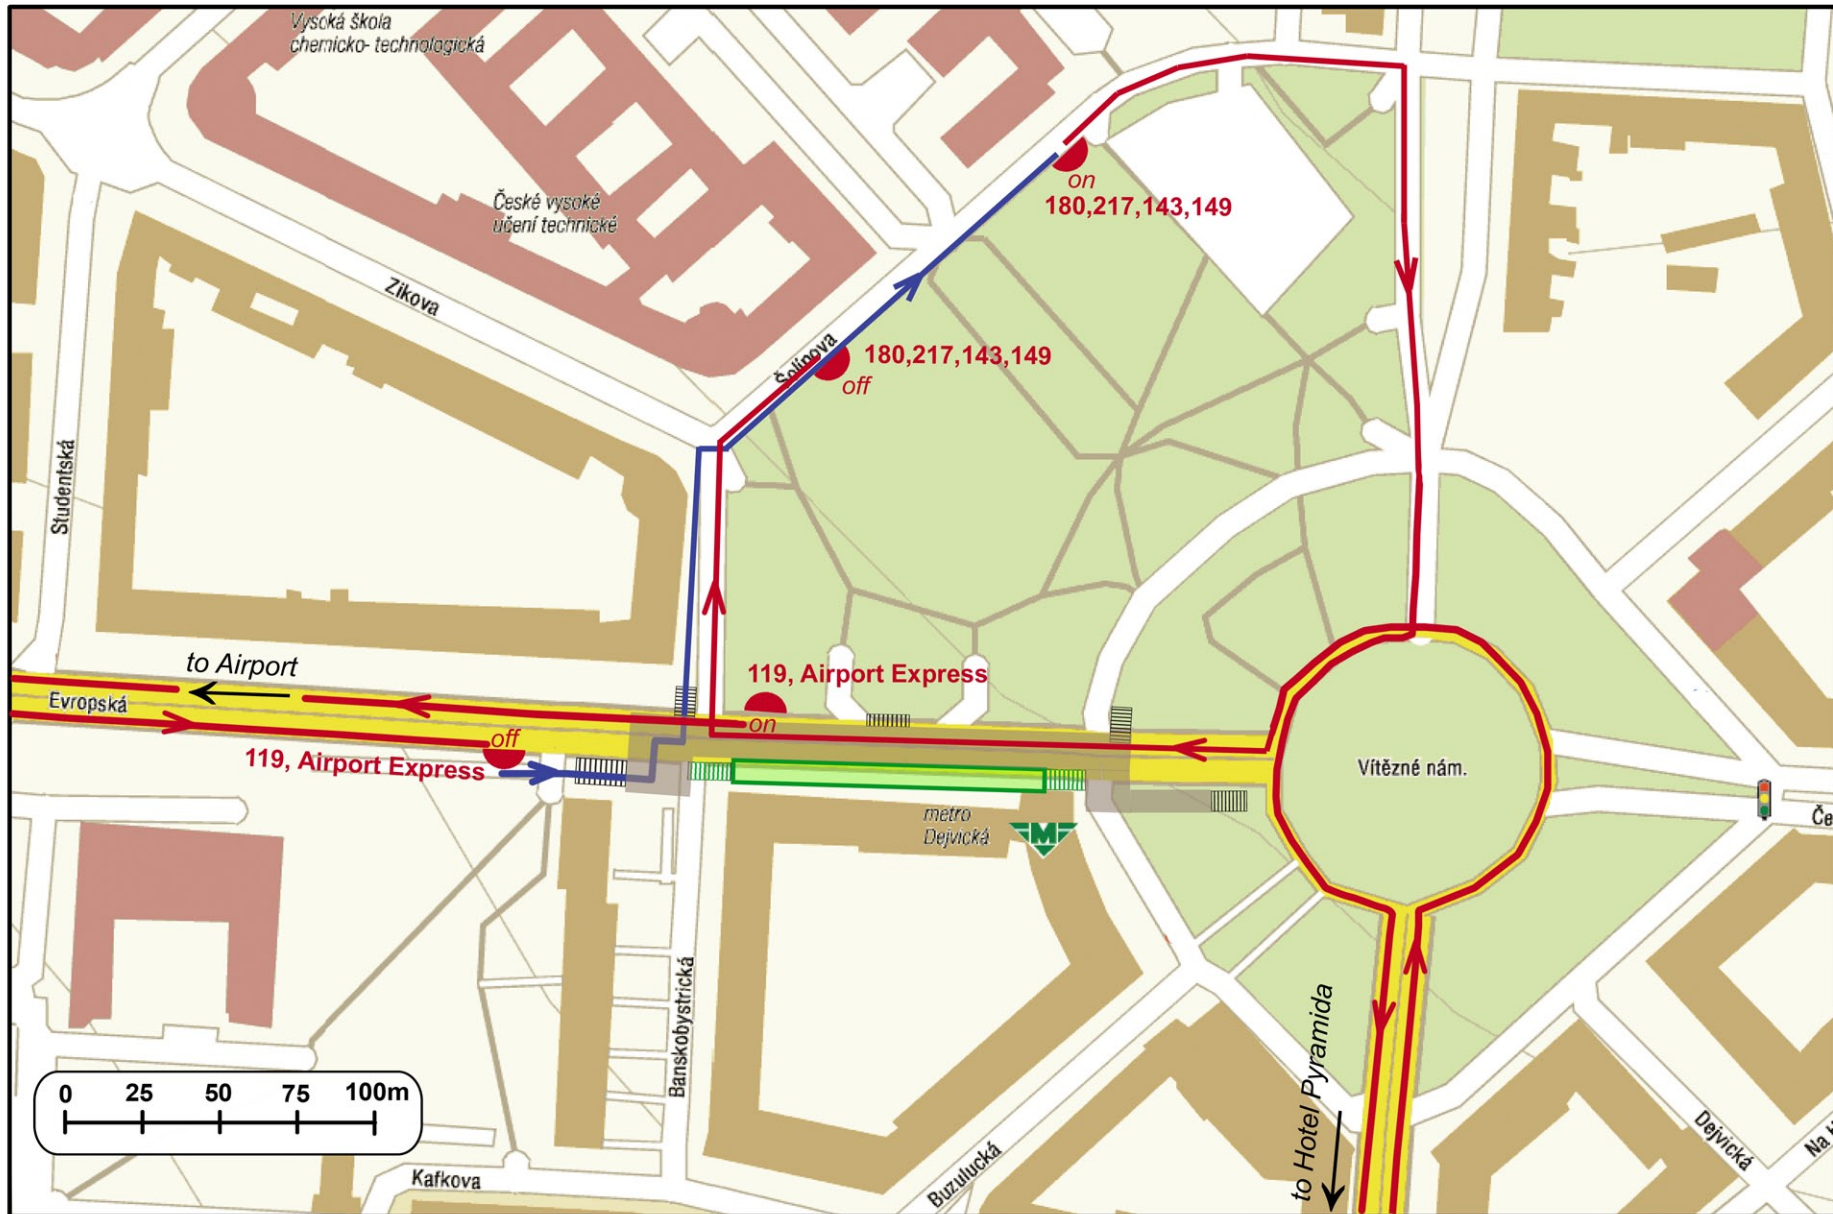

Neighborhood of Dejvická Metro station

on off bus stops for getting on or getting off
180,217 labels of bus lines relevant to FQMT participants
 (bus 149 runs on working days only,
 bus 143 runs on working days and Sunday evening)

underpass (level -1)
 Metro (underground, subway) platform (level -2)
➔ walking path for transfer from 119 or AE buses to 180,217,143 and 149 buses (to the Pyramida Hotel)

stairs between surface and underpass
 stairs between underpass and Metro platform