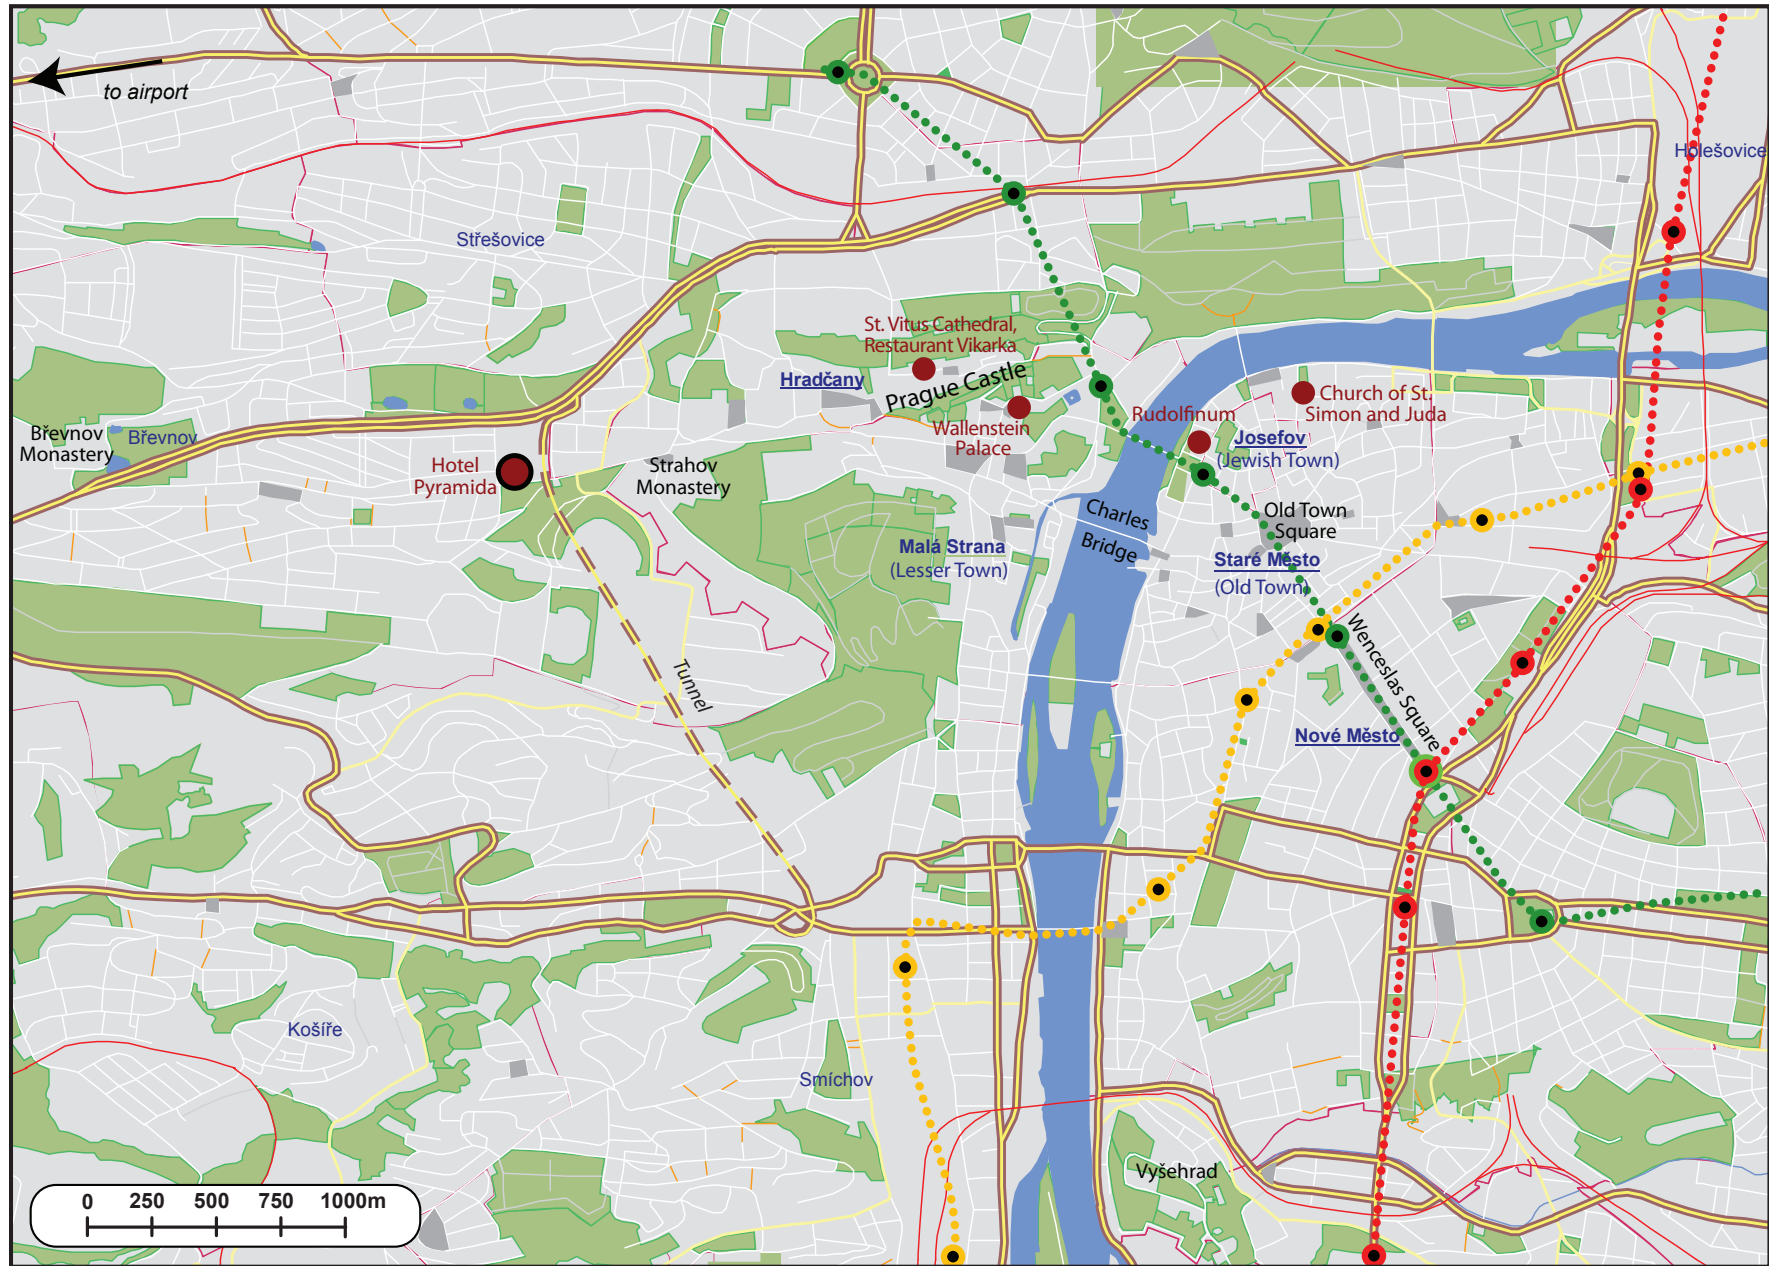

# Prague center

**Malá Strana**     *historical part of Prague*  
 Střešovice     *other part of Prague*  
 Prague Castle     *important historical or interesting place*

 Hotel Pyramida     *FQMT'11 conference site*  
 Wallenstein Palace     *FQMT'11 related place*  
 Underground line with a station (*line A, line B, line C*)