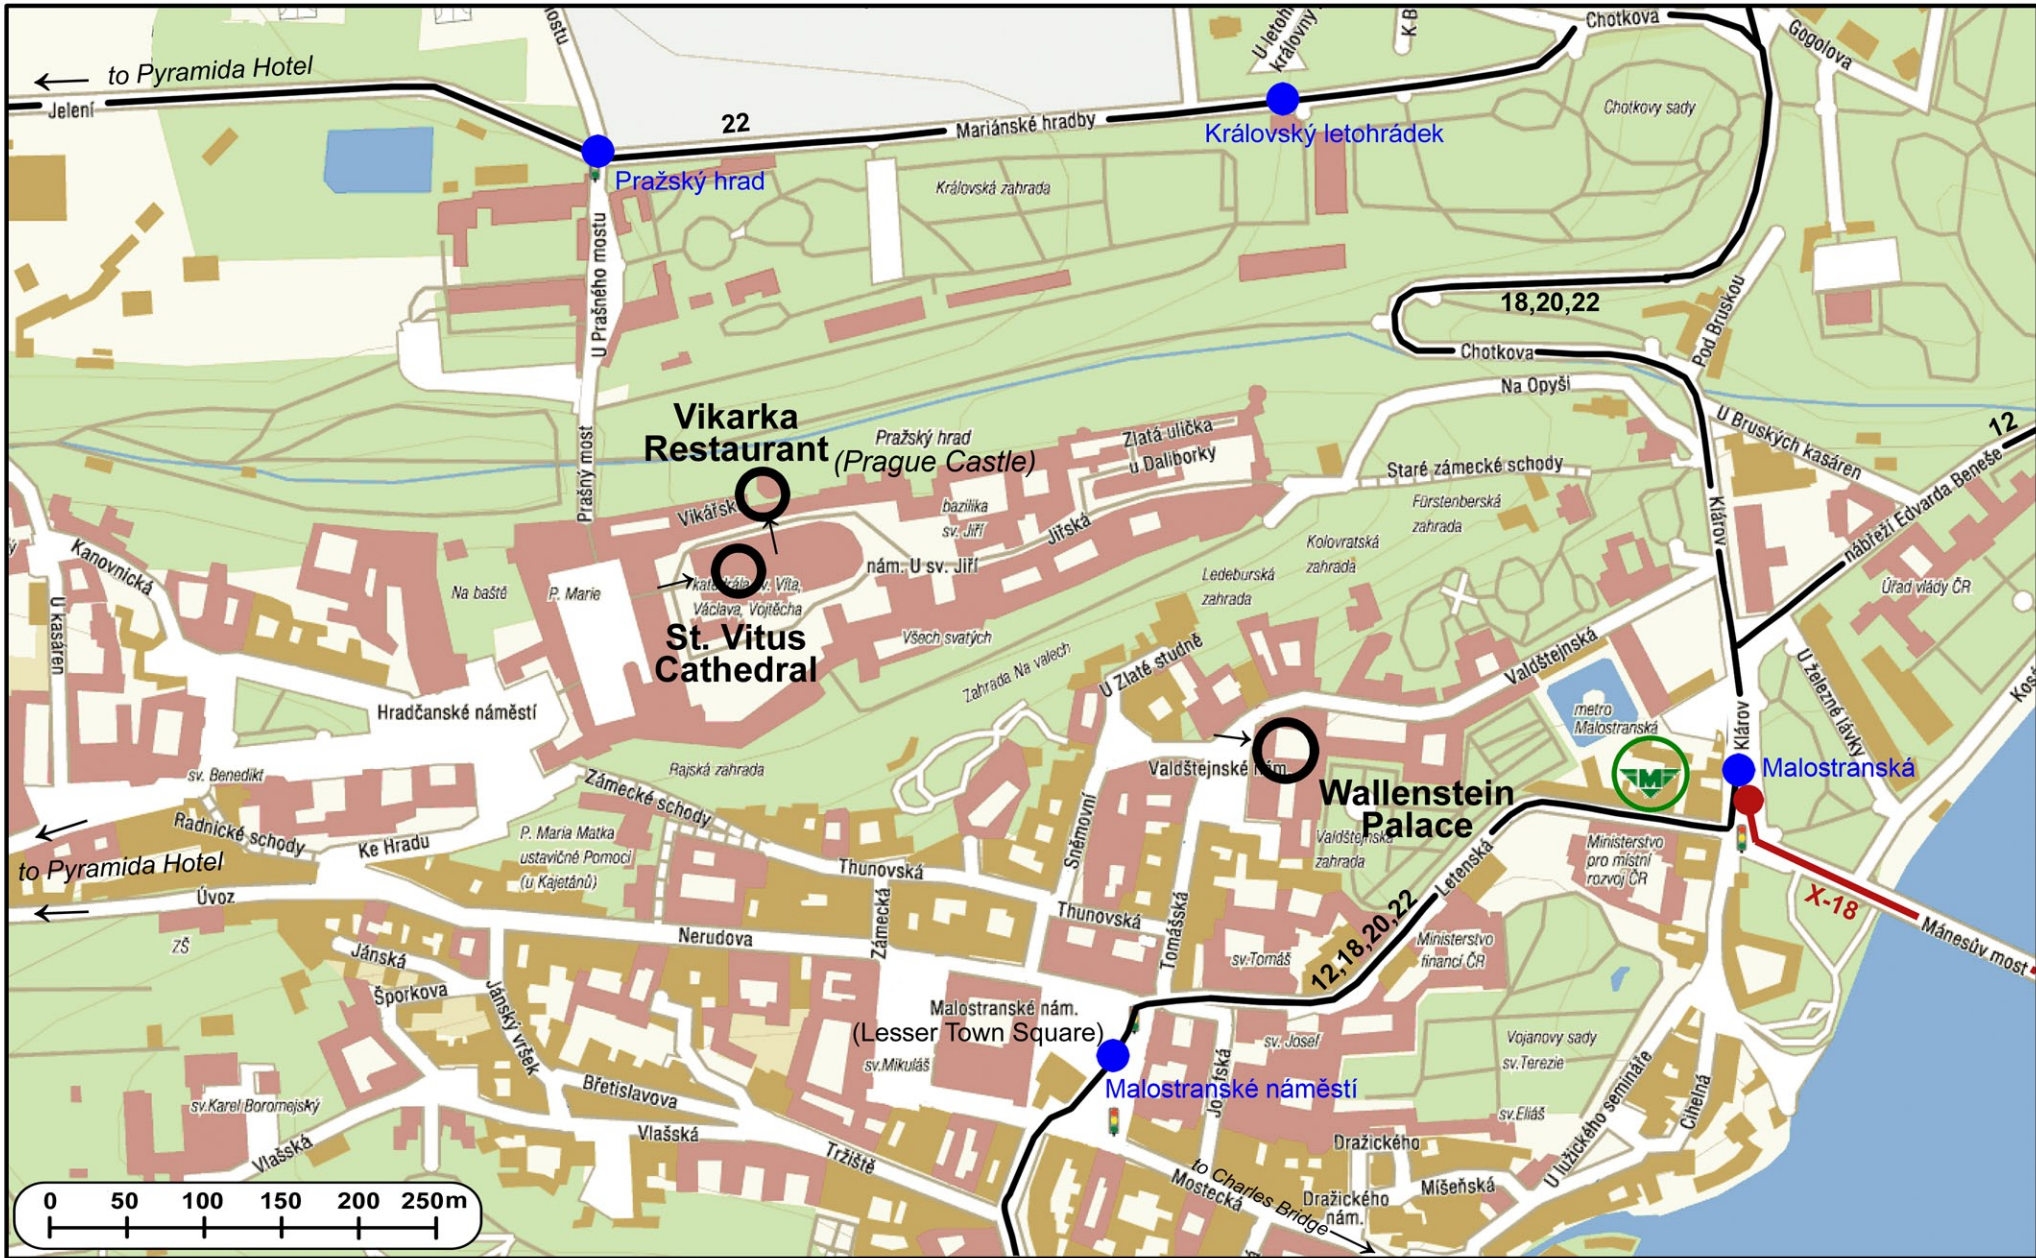

Prague Castle and Wallenstein Palace neighborhood

12,20,22 Tram line with line numbers

● Tram stop

Line A underground (= subway, tube, Metro) station

X-18

Substitute bus line (for diverted tram No 18)

FQMT'11 relevant places